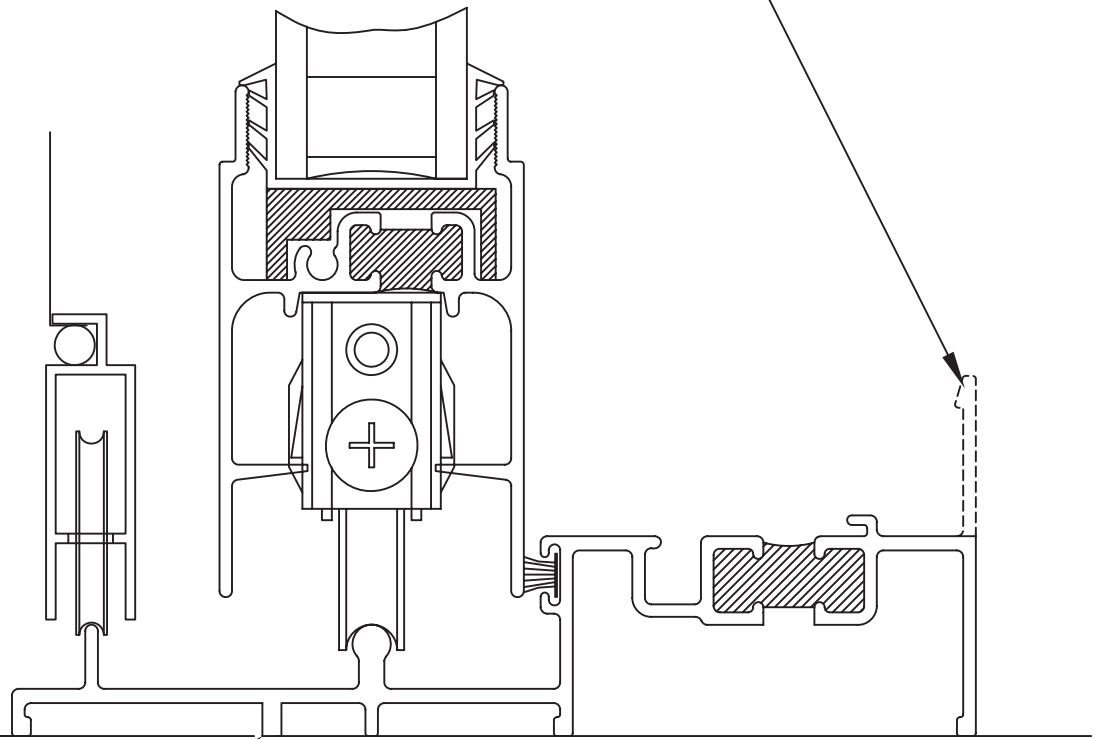

HEEL DIMENSION

5/16"

ROUGH OPENING

CENTURY I30

NAIL ON FRAME - PATIO DOOR

ARCHITECTURAL
WINDOWS & DOORS

CENTURY 130

NAIL ON FRAME - PATIO DOOR

ARCHITECTURAL
WINDOWS & DOORS

FLUSH SILL INTERIOR USE ONLY

SHADED AREA INDICATES WHERE
SILL IS REMOVED AT PLANT

7

7

ROUGH OPENING
HEEL DIMENSION
0"

NAILING FLANGE
REMOVED