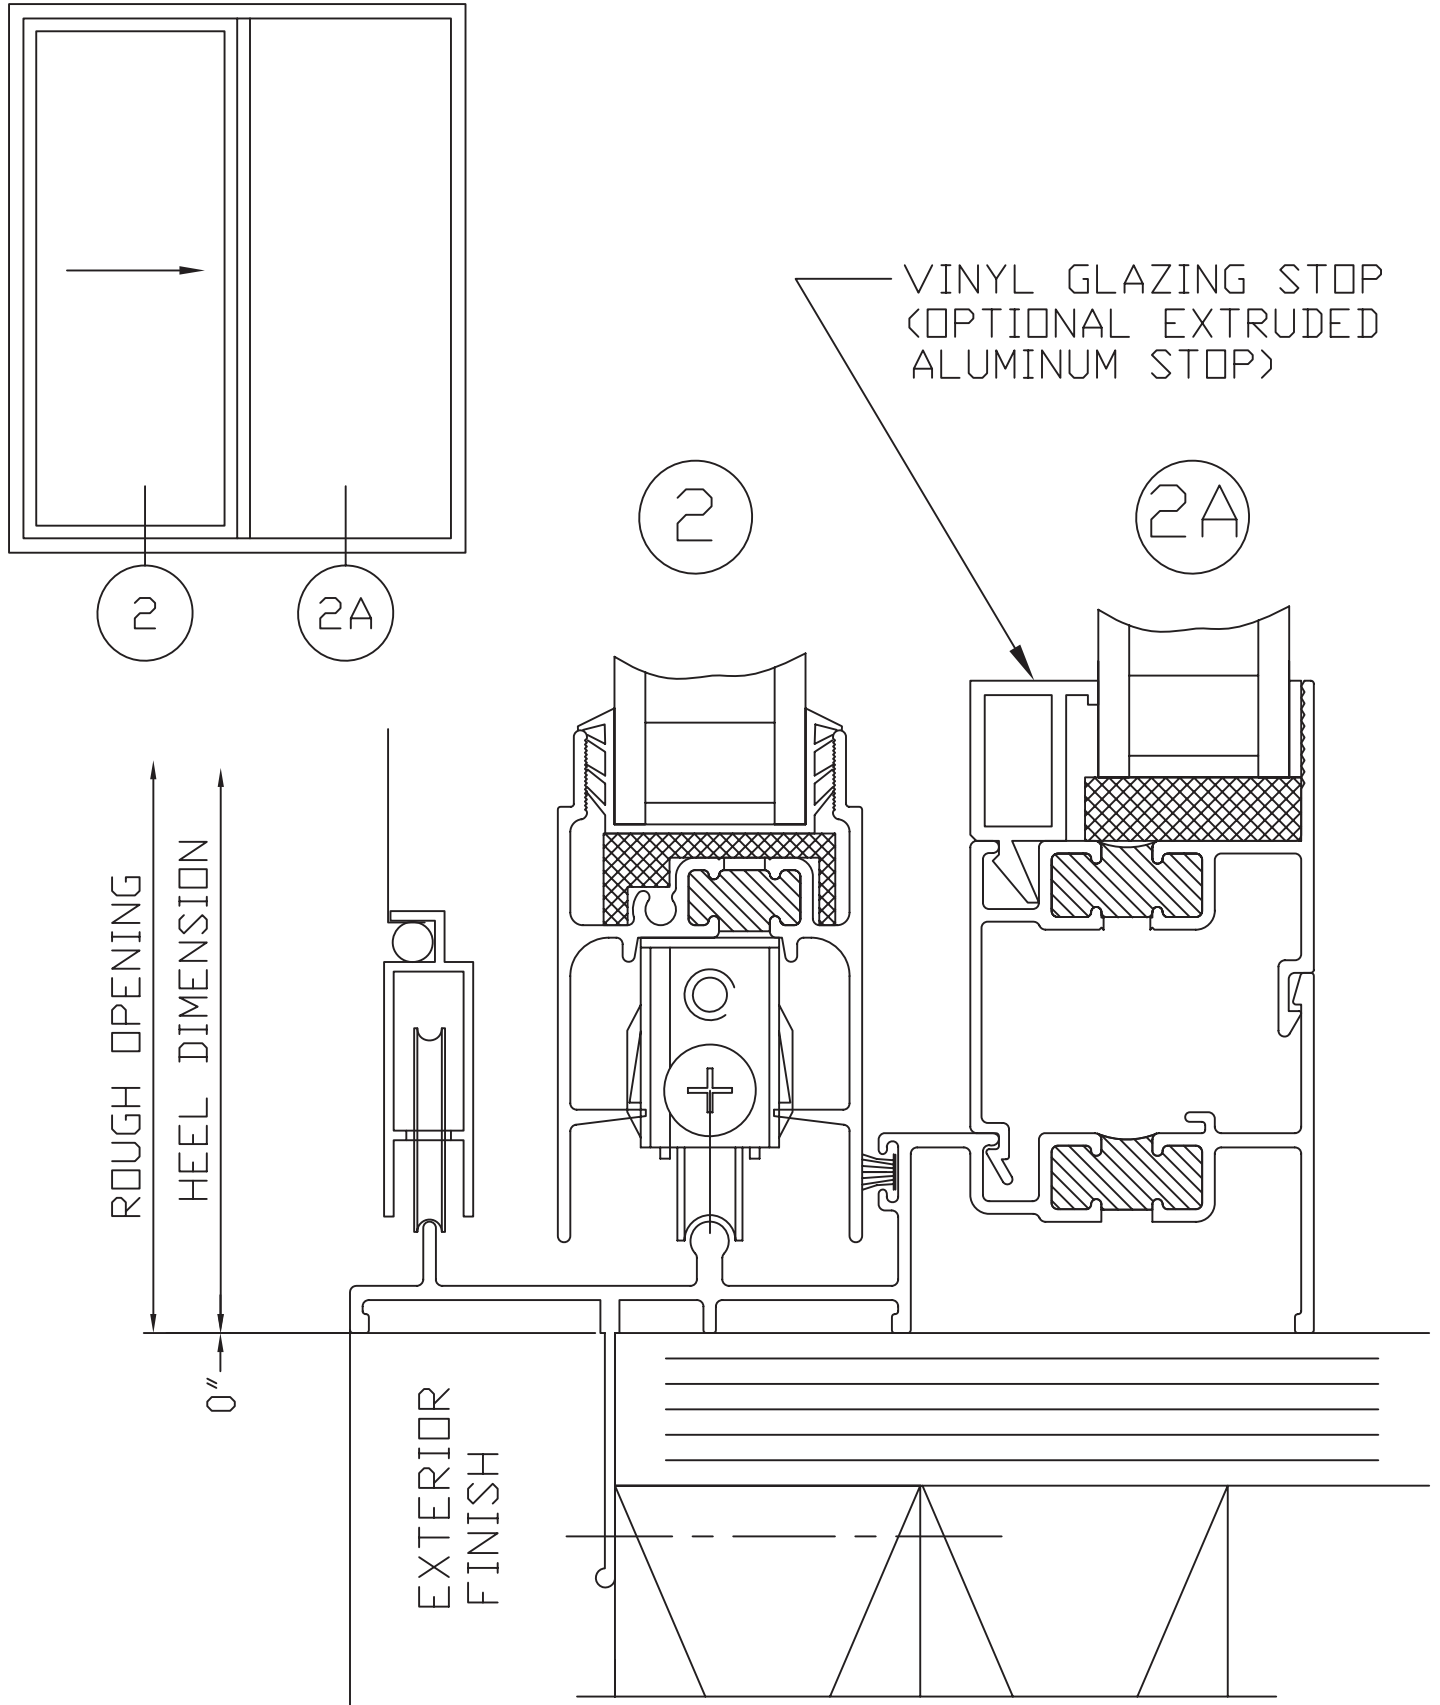

CENTURY 130

NAIL ON FRAME - PATIO DOOR

ARCHITECTURAL
WINDOWS & DOORS