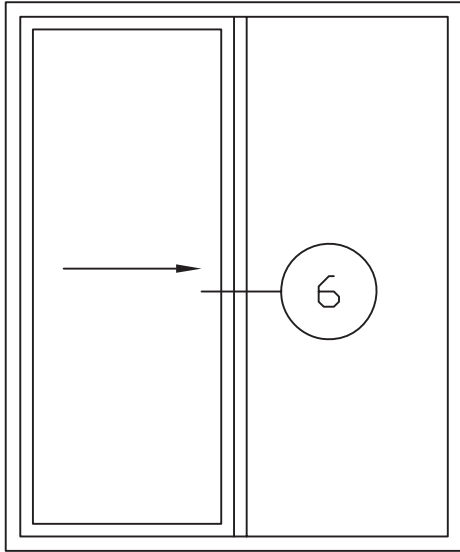

HEEL DIMENSION

5/16"

ROUGH OPENING

CENTURY I30

NAIL ON FRAME - PATIO DOOR

ARCHITECTURAL
WINDOWS & DOORS

CENTURY 130

NAIL ON FRAME - PATIO DOOR

ARCHITECTURAL
WINDOWS & DOORS

FLUSH SILL INTERIOR USE ONLY

SHADED AREA INDICATES WHERE
SILL IS REMOVED AT PLANT

7

7

ROUGH OPENING
HEEL DIMENSION
0"

NAILING FLANGE
REMOVED