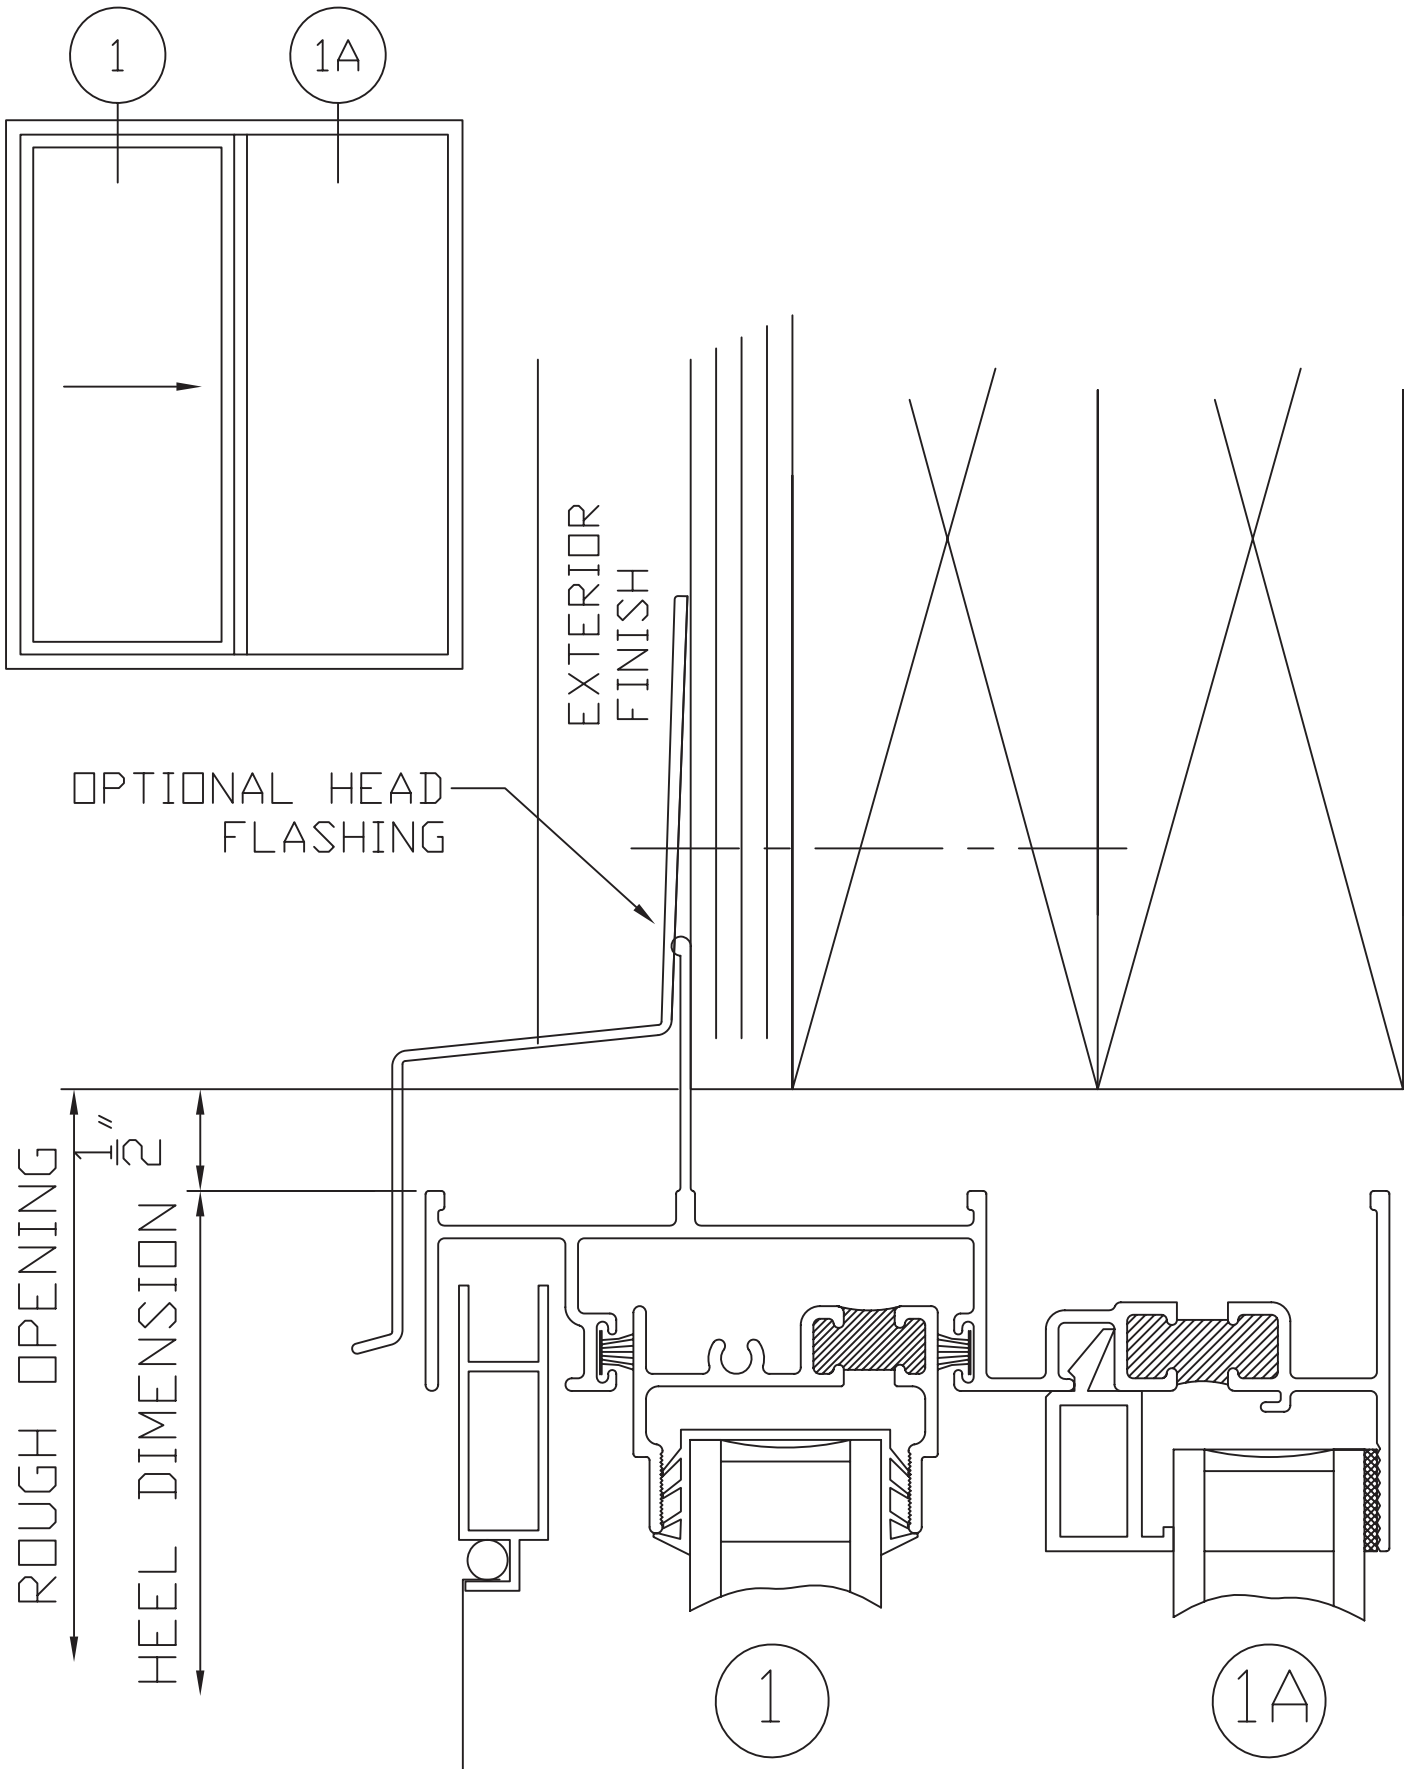

CENTURY I30

NAIL ON FRAME - PATIO DOOR

ARCHITECTURAL
WINDOWS & DOORS