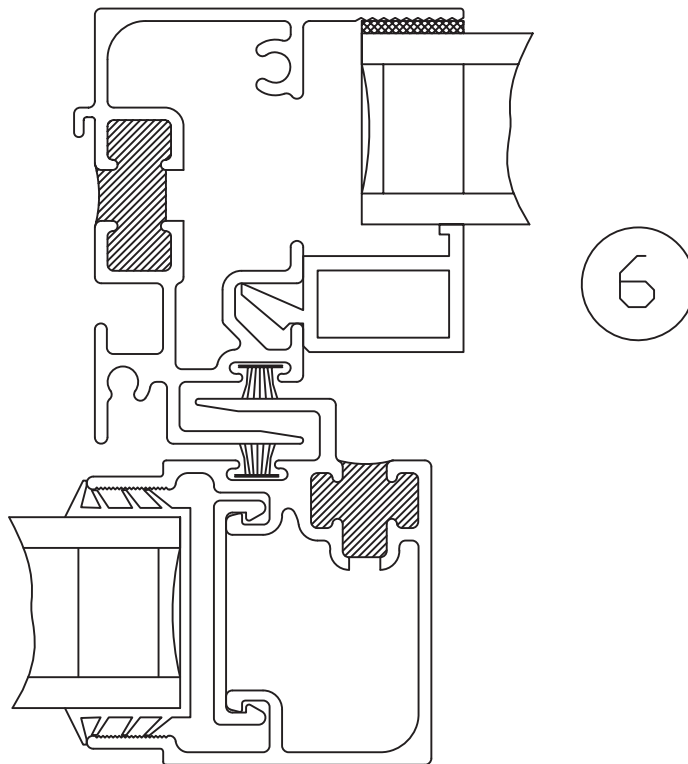

HEEL DIMENSION

5/16"

ROUGH OPENING

CENTURY I30

NAIL ON FRAME - PATIO DOOR

ARCHITECTURAL
WINDOWS & DOORS

CENTURY 130

NAIL ON FRAME - PATIO DOOR

ARCHITECTURAL
WINDOWS & DOORS

FLUSH SILL INTERIOR USE ONLY

SHADED AREA INDICATES WHERE
SILL IS REMOVED AT PLANT

7

7

ROUGH OPENING
HEEL DIMENSION
0"

NAILING FLANGE
REMOVED