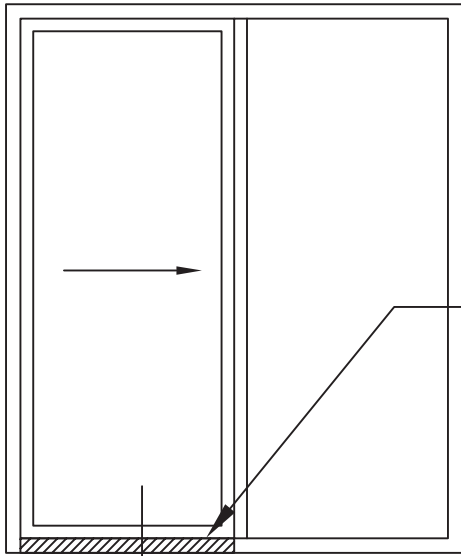

HEEL DIMENSION

5/16"

ROUGH OPENING

CENTURY I30

NAIL ON FRAME - PATIO DOOR

ARCHITECTURAL
WINDOWS & DOORS

CENTURY 130

NAIL ON FRAME - PATIO DOOR

ARCHITECTURAL
WINDOWS & DOORS

FLUSH SILL INTERIOR USE ONLY

SHADED AREA INDICATES WHERE
SILL IS REMOVED AT PLANT

7

7

ROUGH OPENING
HEEL DIMENSION
0"

NAILING FLANGE
REMOVED