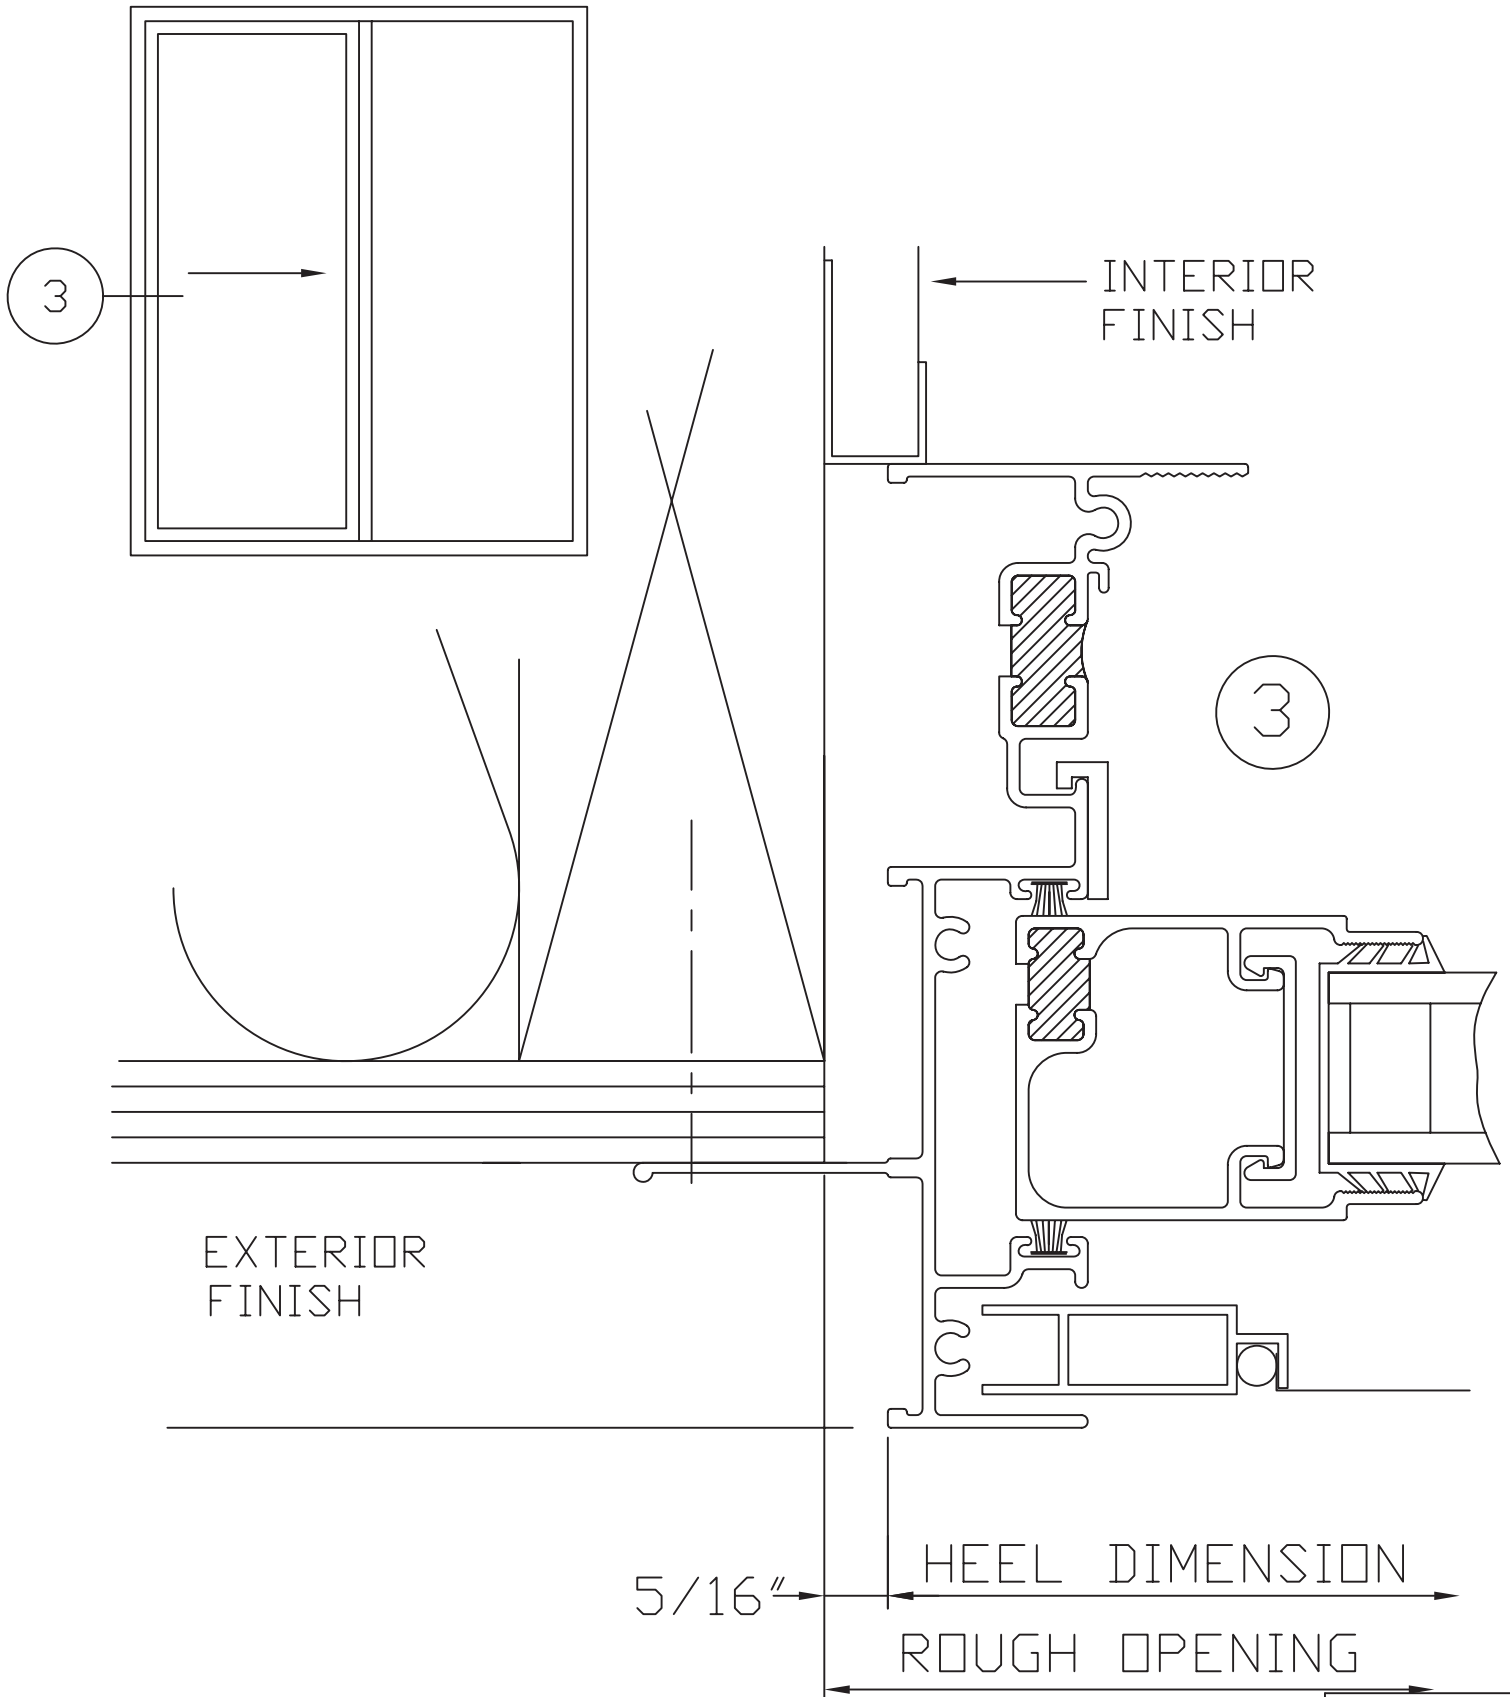

CENTURY 130

NAIL ON FRAME - PATIO DOOR

ARCHITECTURAL
WINDOWS & DOORS