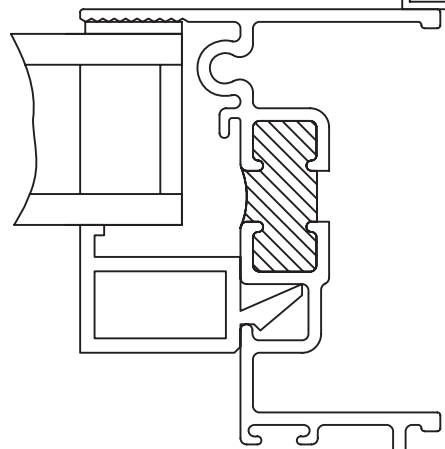

CENTURY 130

NAIL ON FRAME - PATIO DOOR

ARCHITECTURAL
WINDOWS & DOORS

NOMINAL SIZE	OX OR XO	OXO	OXOX	ROUGH OPENING (INCHES)	HEEL DIMENSION (INCHES)
5060	OX OR XO			60 1/2 X 72	59 7/8 X 71 1/2
6060	OX OR XO			72 1/2 X 72	71 7/8 X 71 1/2
8060	OX OR XO			96 1/2 X 72	95 7/8 X 71 1/2
5068	OX OR XO			60 1/2 X 80	59 7/8 X 79 1/2
6068	OX OR XO			72 1/2 X 80	71 7/8 X 79 1/2
8068	OX OR XO			96 1/2 X 80	95 7/8 X 79 1/2
9068		OXO		108 X 80	107 3/8 X 79 1/2
10068			OXOX	119 3/8 X 80	118 3/4 X 79 1/2
12068		OXO		144 X 80	143 3/8 X 79 1/2
12068			OXOX	143 3/8 X 80	142 3/4 X 79 1/2

ARCHITECTURAL
WINDOWS & DOORS

CENTURY I30

NAIL ON FRAME - PATIO DOOR

ARCHITECTURAL
WINDOWS & DOORS

INTERIOR
FINISH

4

4

EXTERIOR
FINISH

HEEL DIMENSION

5/16"

ROUGH OPENING

CENTURY I30

NAIL ON FRAME - PATIO DOOR

ARCHITECTURAL
WINDOWS & DOORS

CENTURY 130

NAIL ON FRAME - PATIO DOOR

ARCHITECTURAL
WINDOWS & DOORS

FLUSH SILL INTERIOR USE ONLY

SHADED AREA INDICATES WHERE
SILL IS REMOVED AT PLANT

7

7

ROUGH OPENING
HEEL DIMENSION
0"

NAILING FLANGE
REMOVED