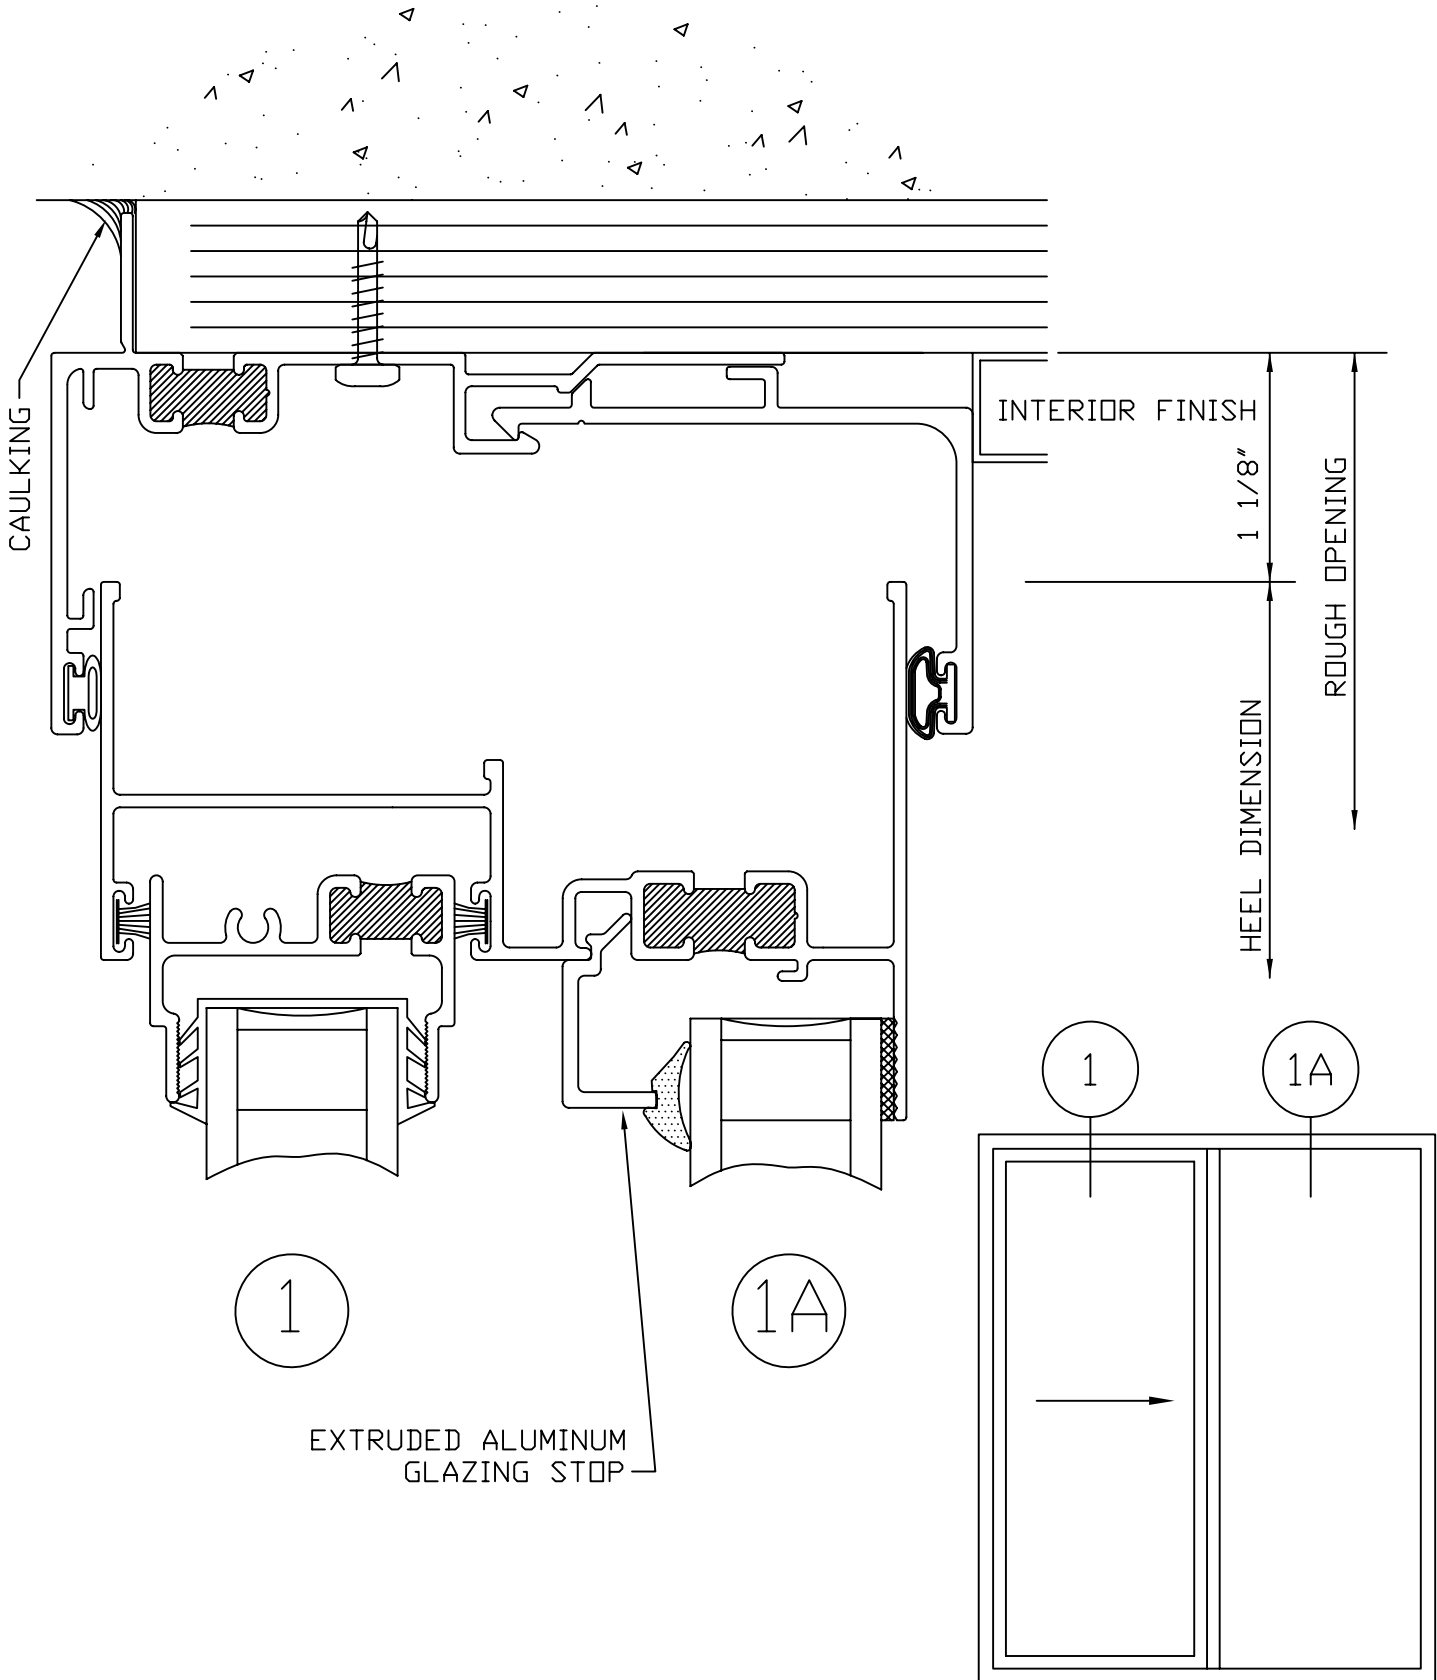

CENTURY 236

REBATE FRAME - PATIO DOOR

ARCHITECTURAL
WINDOWS AND
DOORS INC.

CENTURY 236

REBATE FRAME - PATIO DOOR

ARCHITECTURAL
WINDOWS AND
DOORS INC.