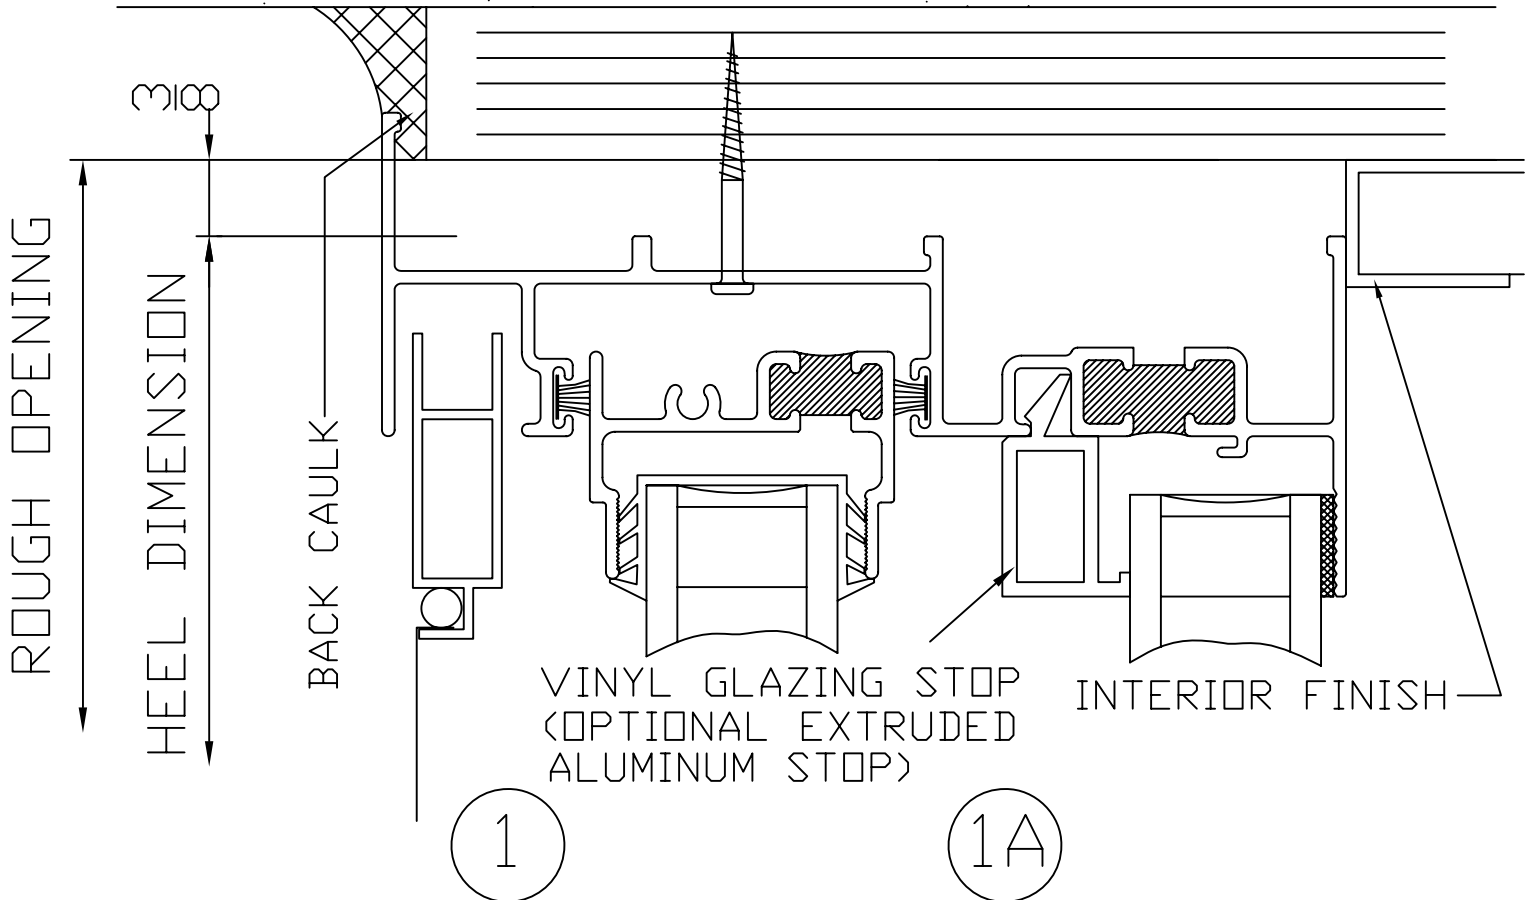

CENTURY 230

REBATE FRAME - PATIO DOOR

ARCHITECTURAL
WINDOWS AND
DOORS INC.