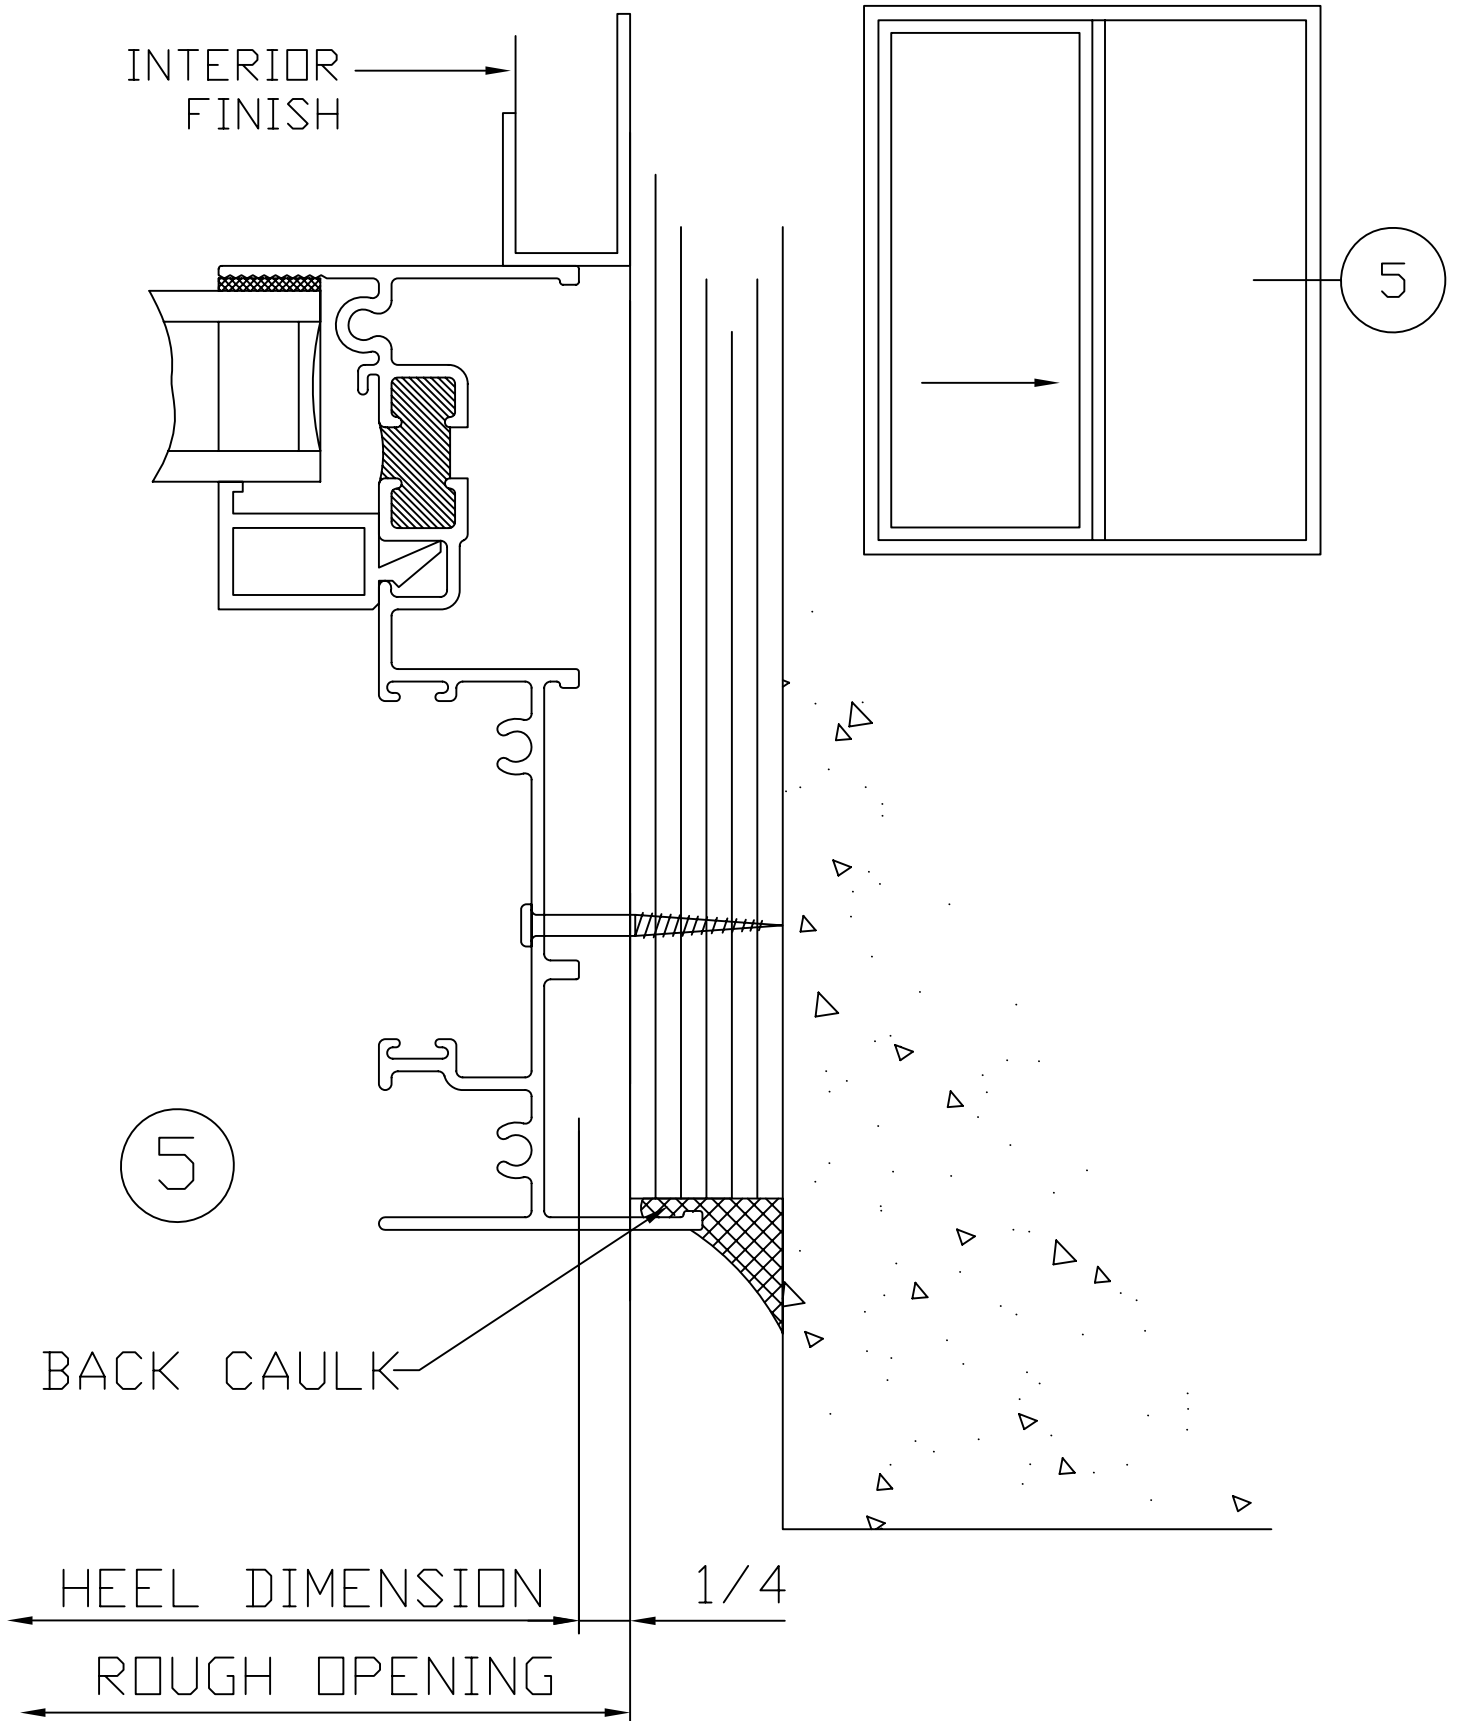

CENTURY 230

REBATE FRAME - PATIO DOOR

ARCHITECTURAL
WINDOWS AND
DOORS INC.