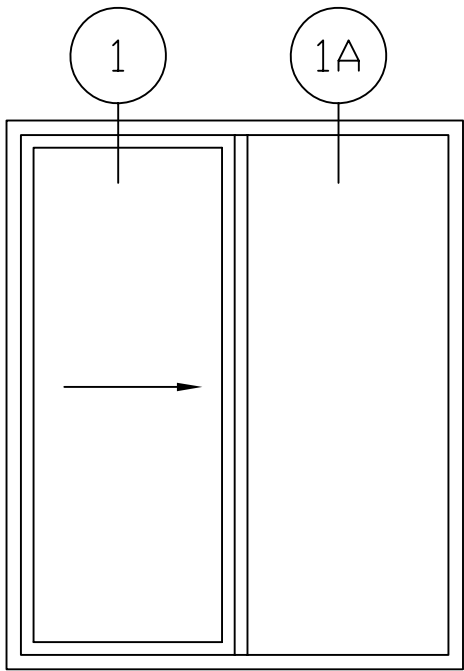

CENTURY 230

REBATE FRAME - PATIO DOOR

ARCHITECTURAL
WINDOWS AND
DOORS INC.