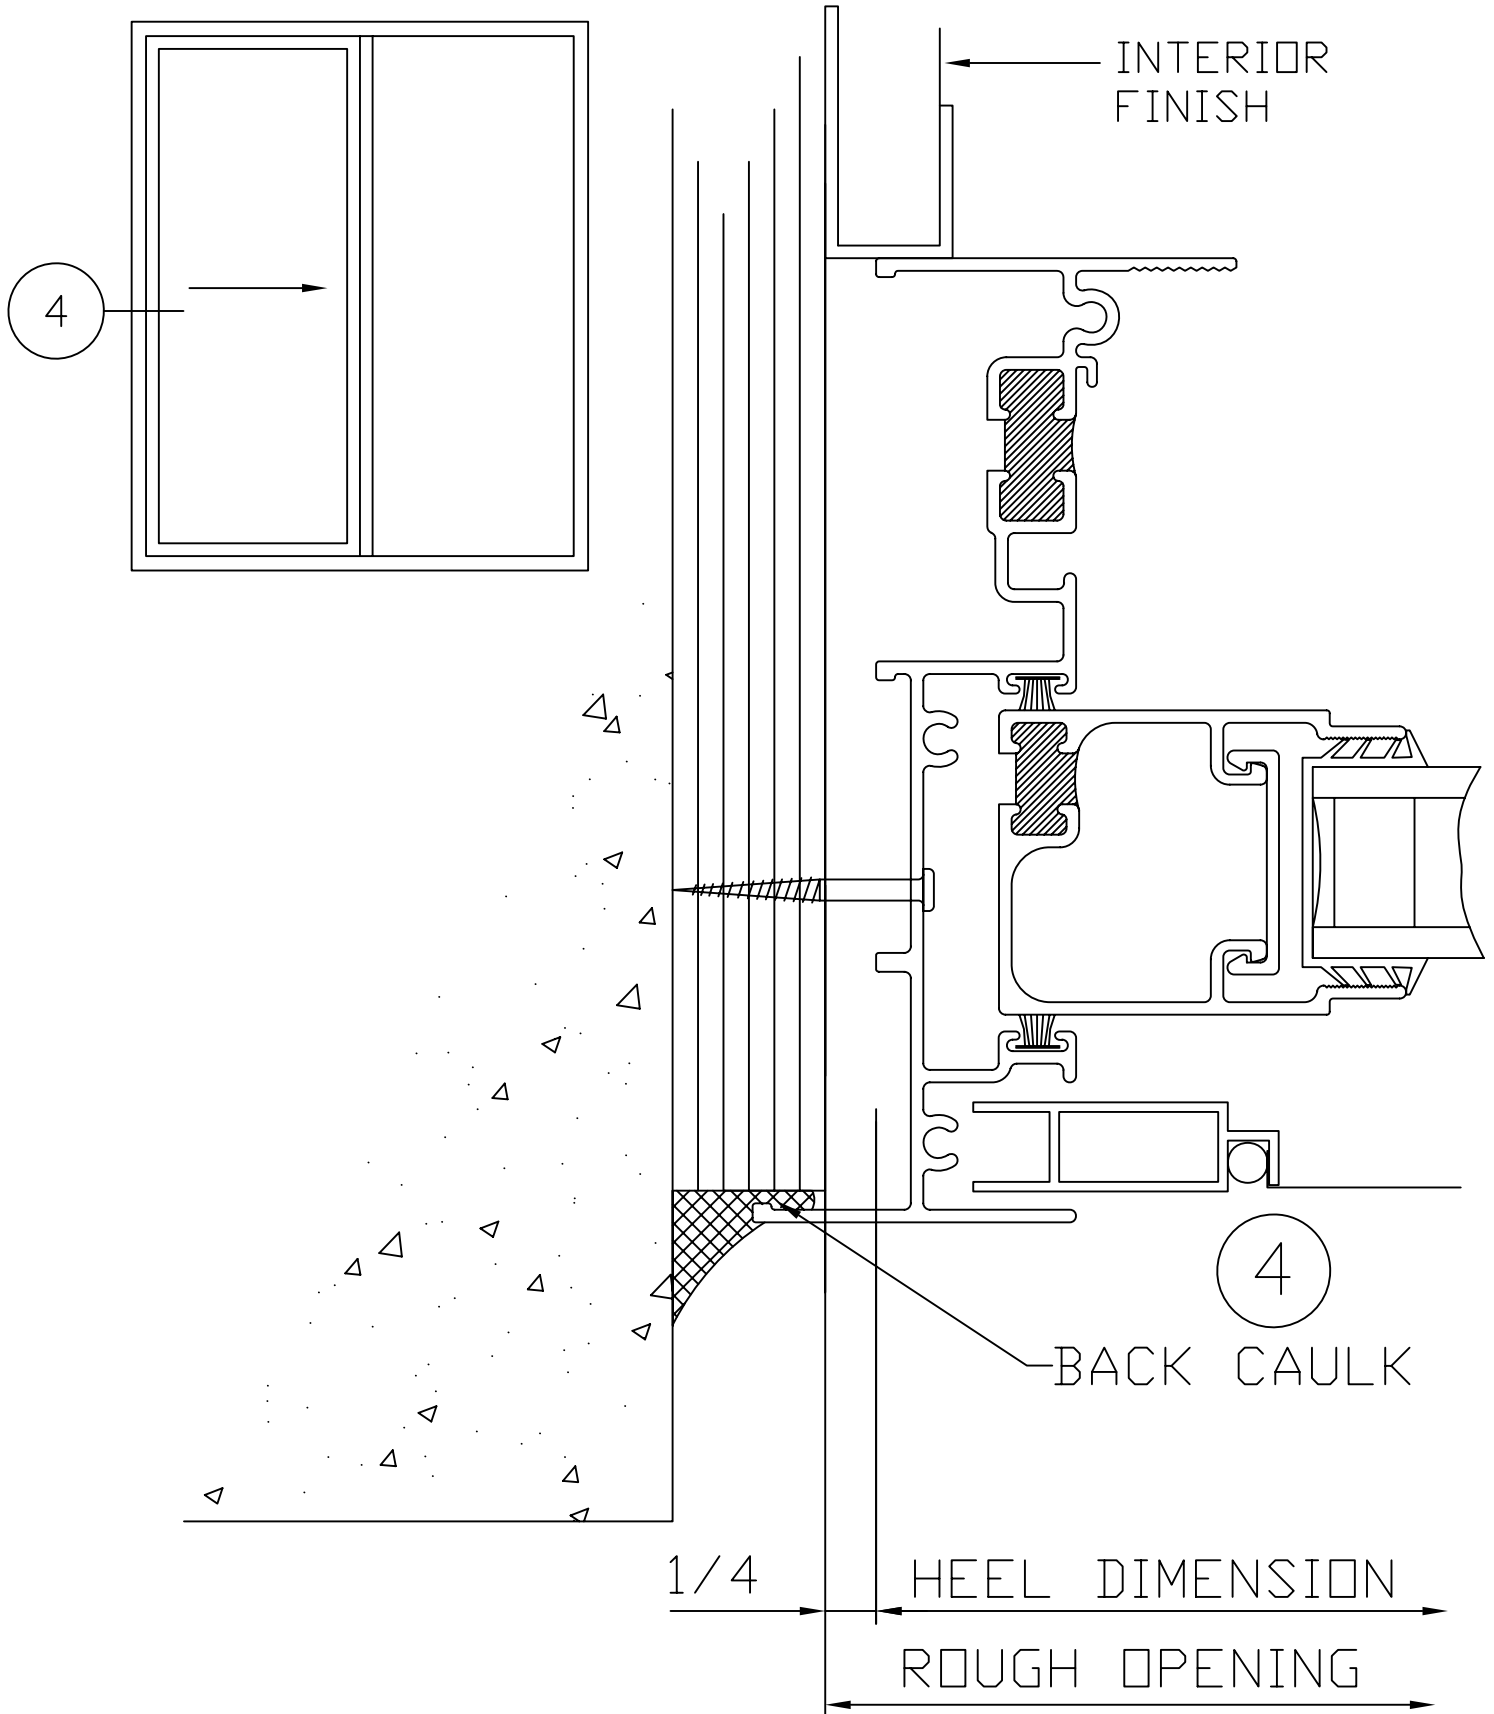

CENTURY 230

REBATE FRAME - PATIO DOOR

ARCHITECTURAL
WINDOWS AND
DOORS INC.