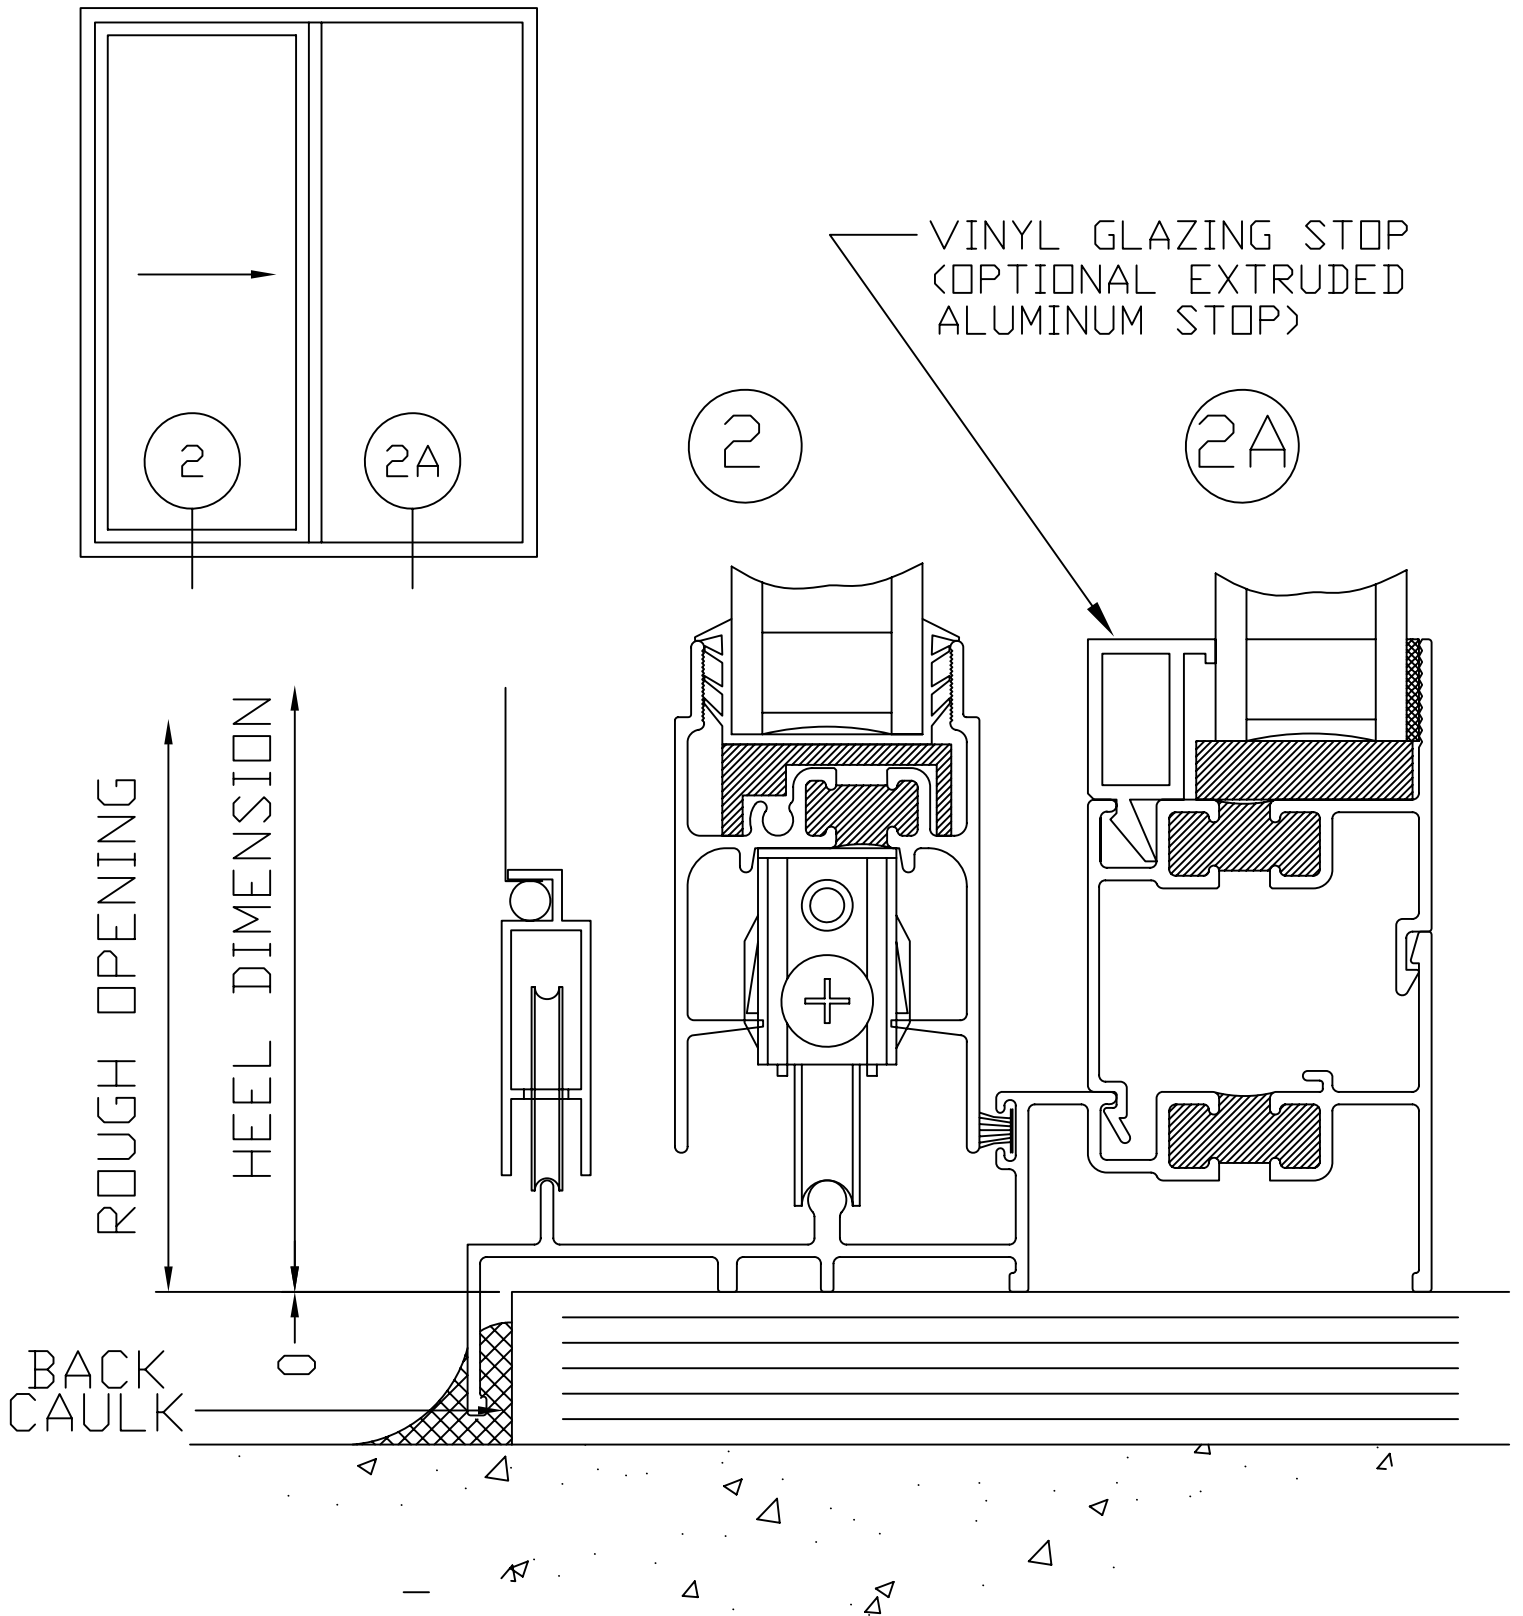

CENTURY 230

REBATE FRAME - PATIO DOOR

ARCHITECTURAL
WINDOWS AND
DOORS INC.