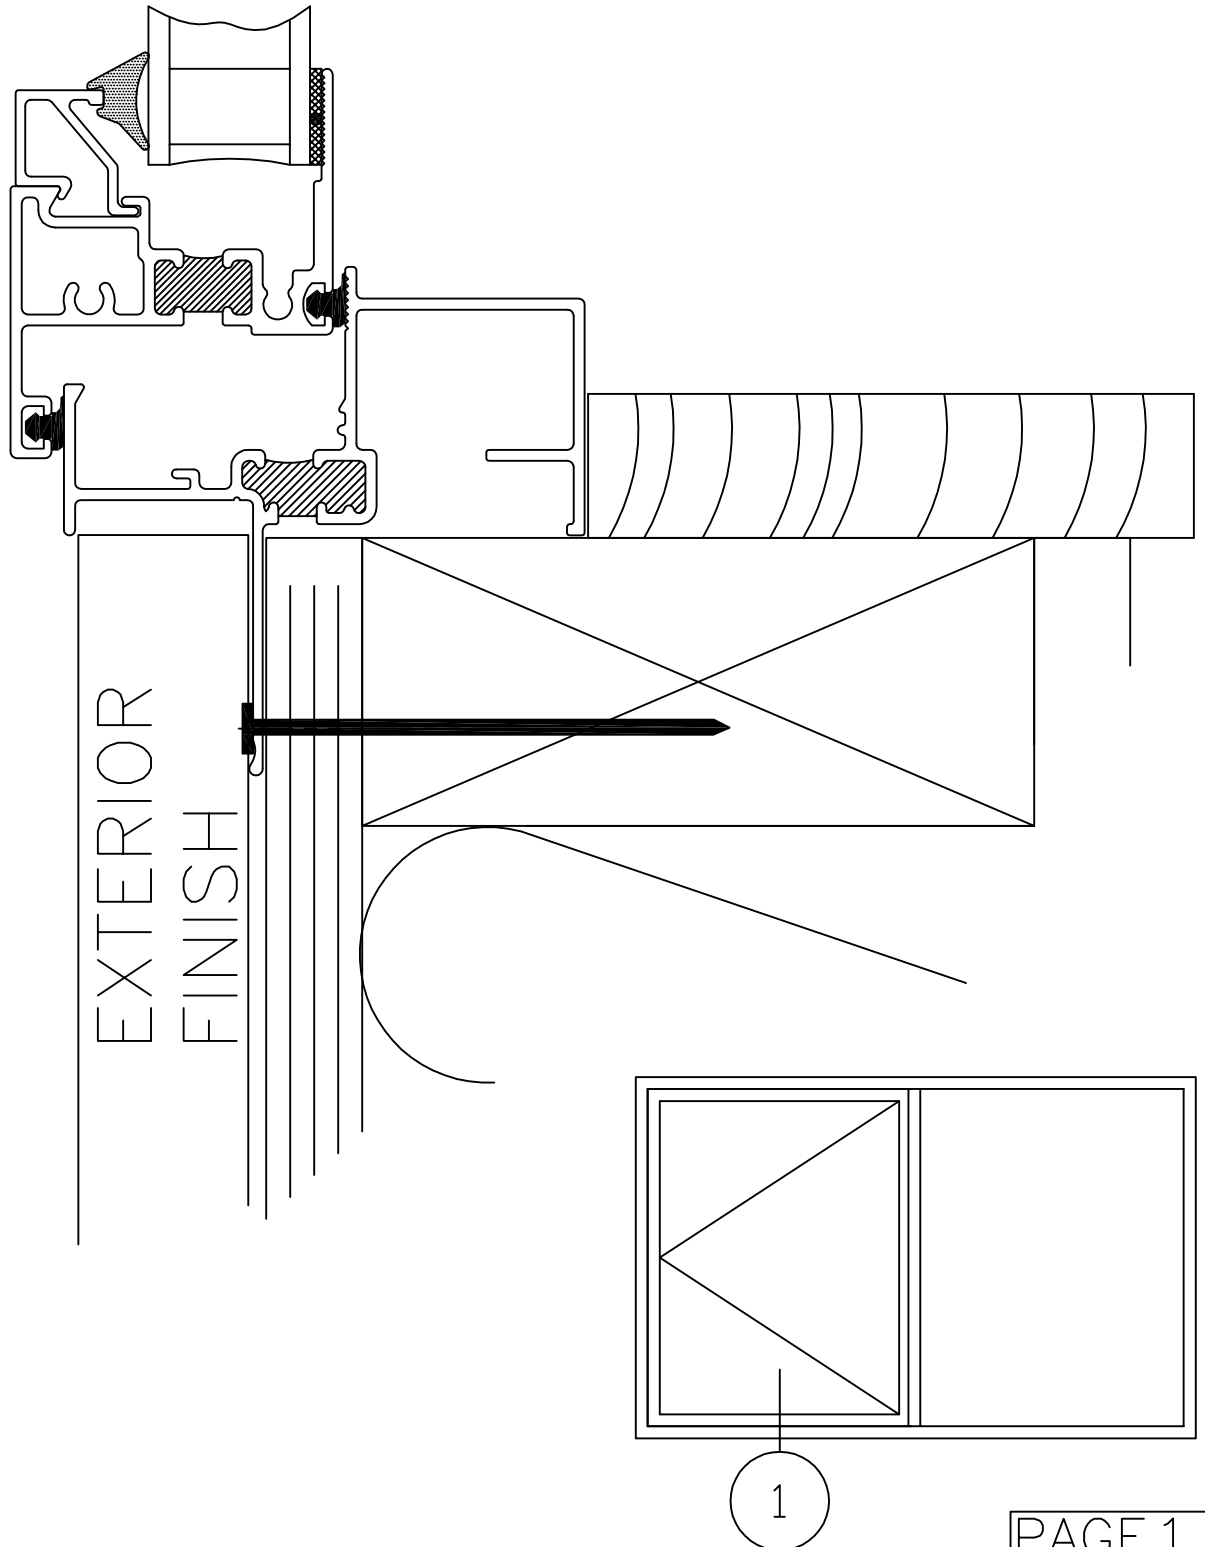

METRO 140

NAIL ON FRAME

METRO 140

NAIL ON FRAME

INTERIOR FINISH →

HEEL DIMENSION

← → 3/8"

ROUGH OPENING

PAGE 2

METRO 140

NAIL ON FRAME