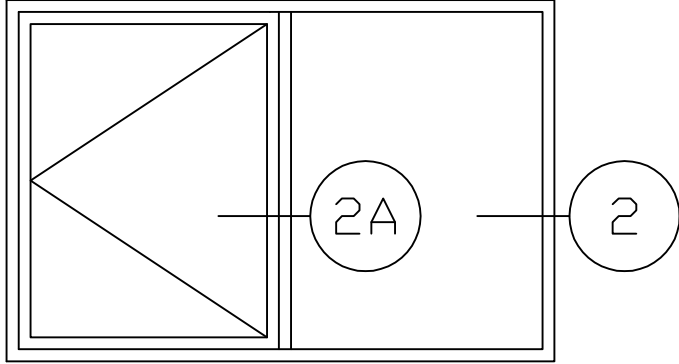

METRO 140

NAIL ON FRAME

METRO 140

NAIL ON FRAME

INTERIOR FINISH →

HEEL DIMENSION

← → 3/8"

ROUGH OPENING