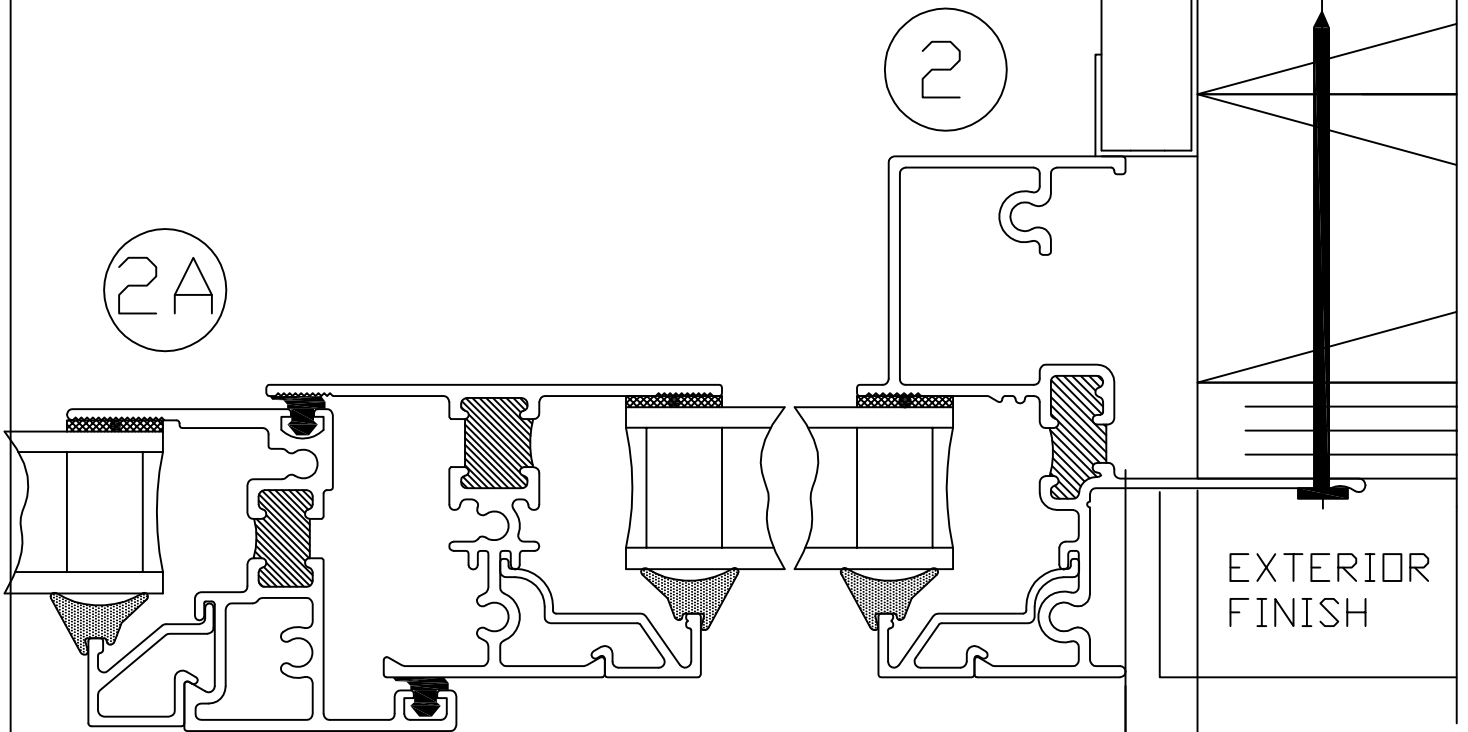

METRO 140

NAIL ON FRAME

METRO 140

NAIL ON FRAME

INTERIOR FINISH →

HEEL DIMENSION

← → 3/8"

ROUGH OPENING