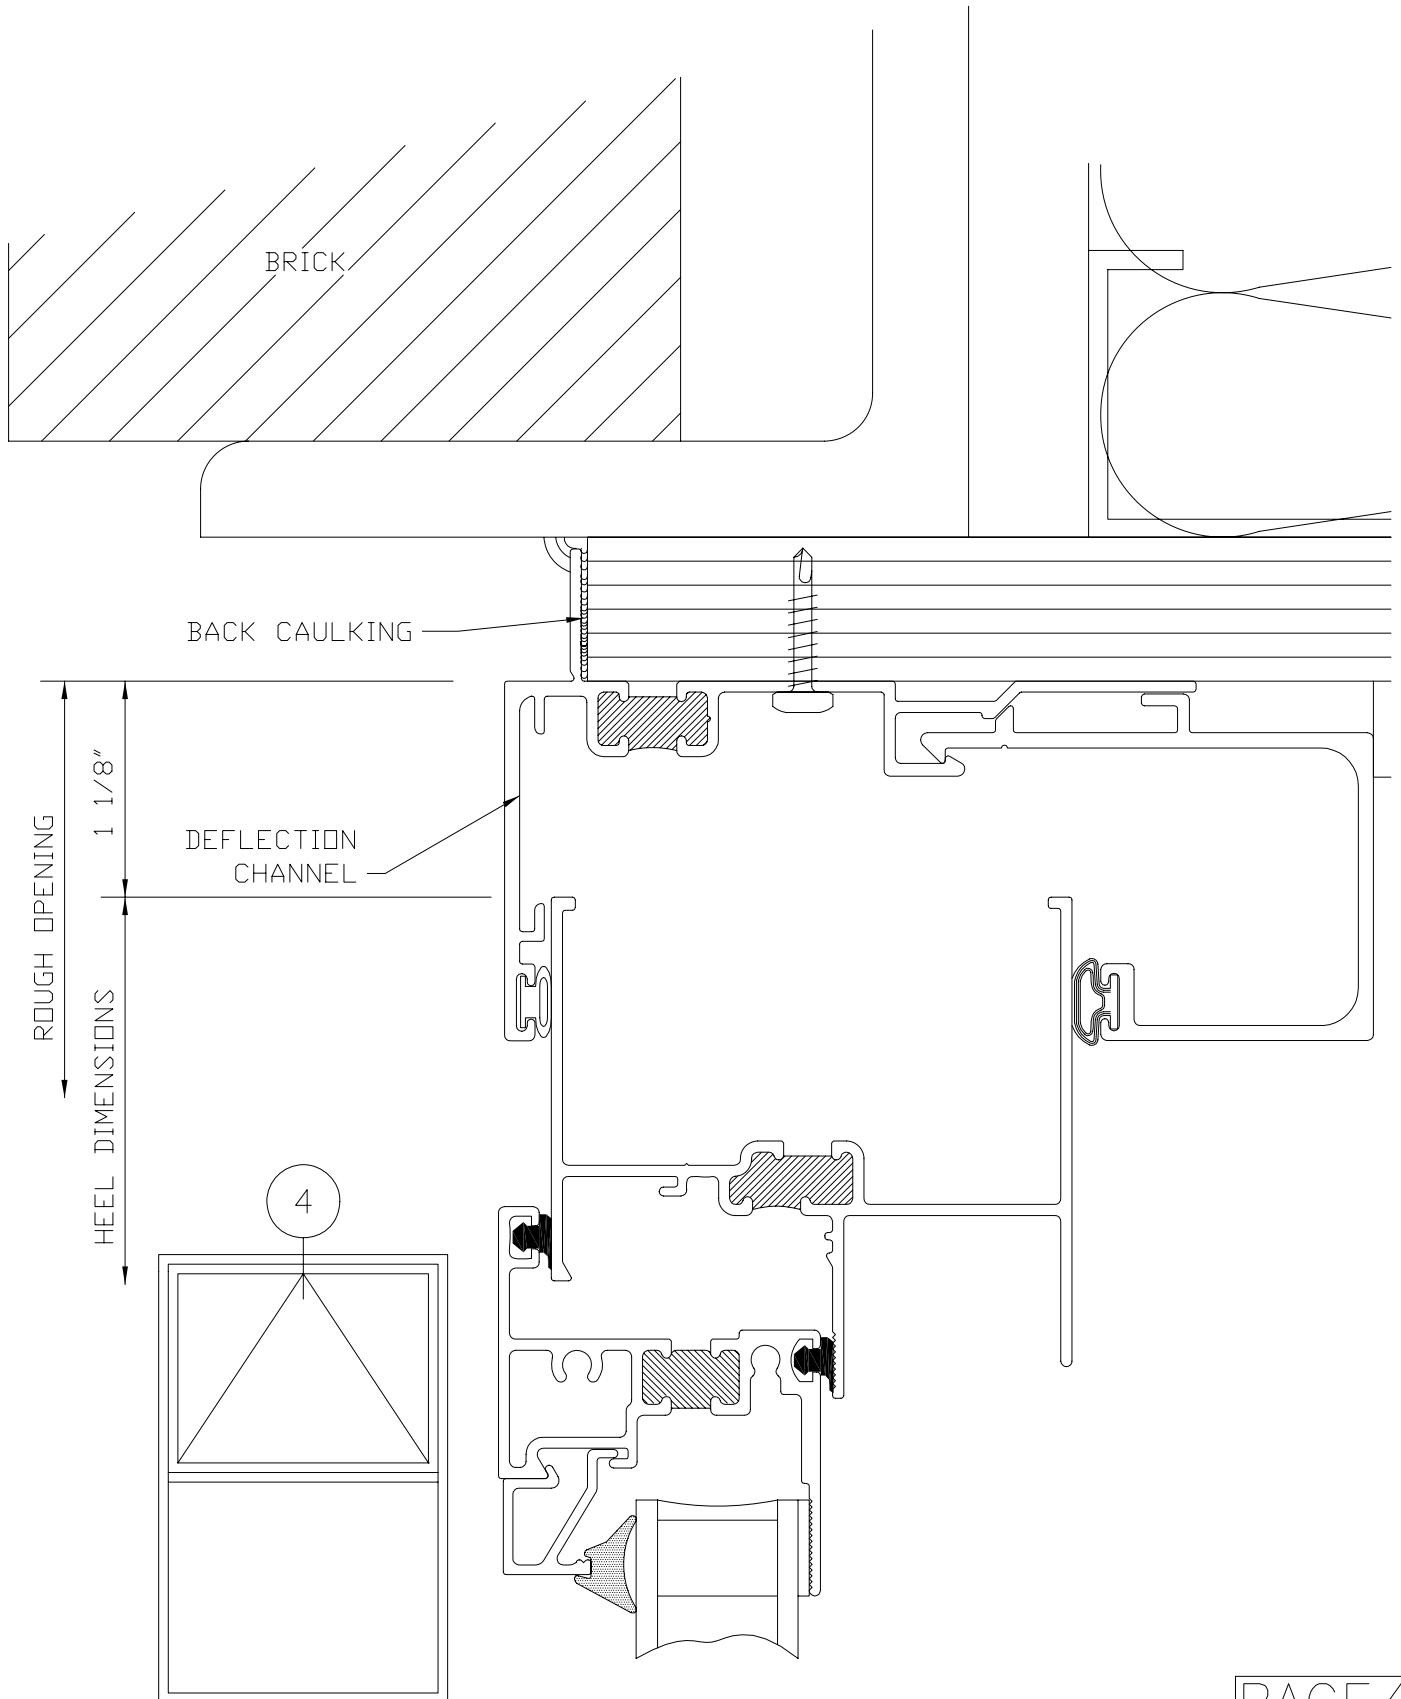

METRO 236

REBATE FRAME

ARCHITECTURAL
WINDOWS AND
DOORS INC.

METRO 236

REBATE FRAME — BRICK

ARCHITECTURAL
WINDOWS AND
DOORS INC.

METRO 236

REBATE FRAME — SLAB BAND