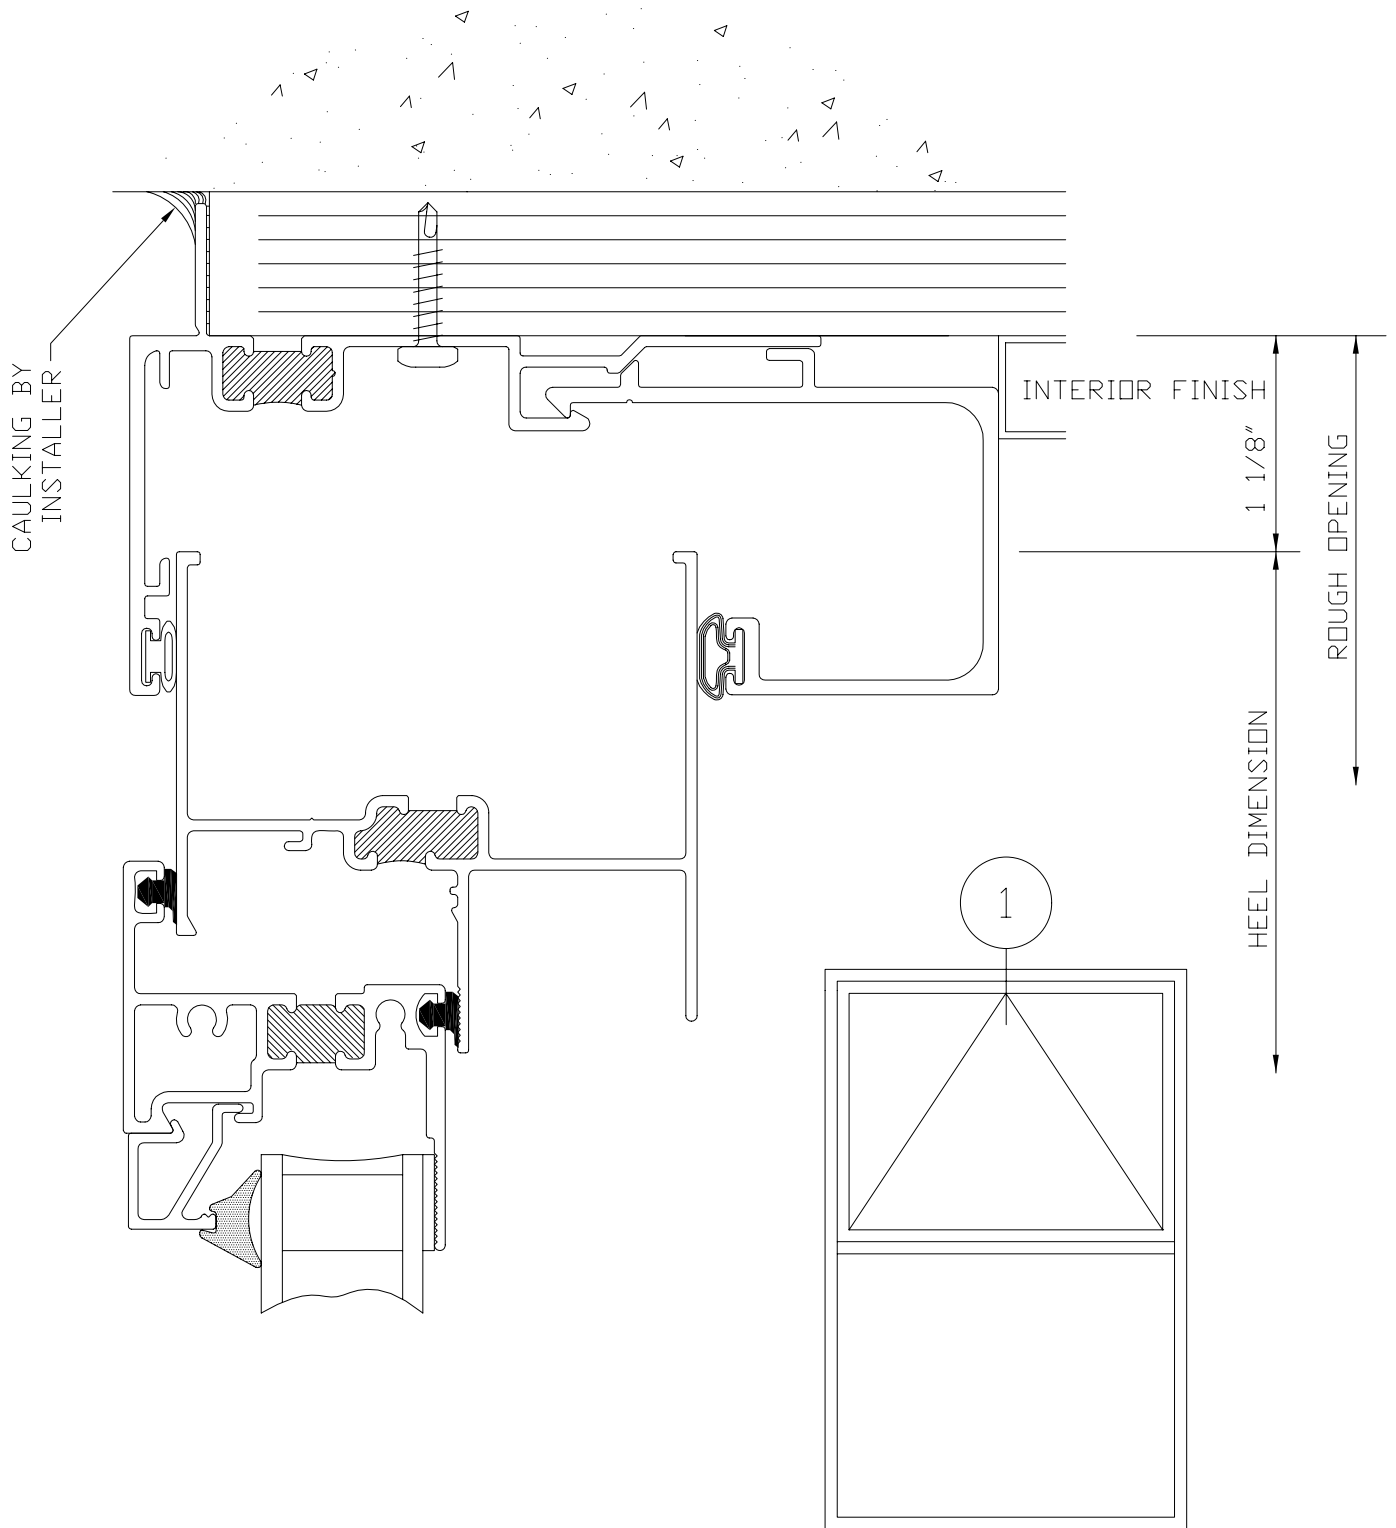

METRO 236

REBATE FRAME

ARCHITECTURAL
WINDOWS AND
DOORS INC.

METRO 236

REBATE FRAME — BRICK

ARCHITECTURAL
WINDOWS AND
DOORS INC.

METRO 236

REBATE FRAME — SLAB BAND