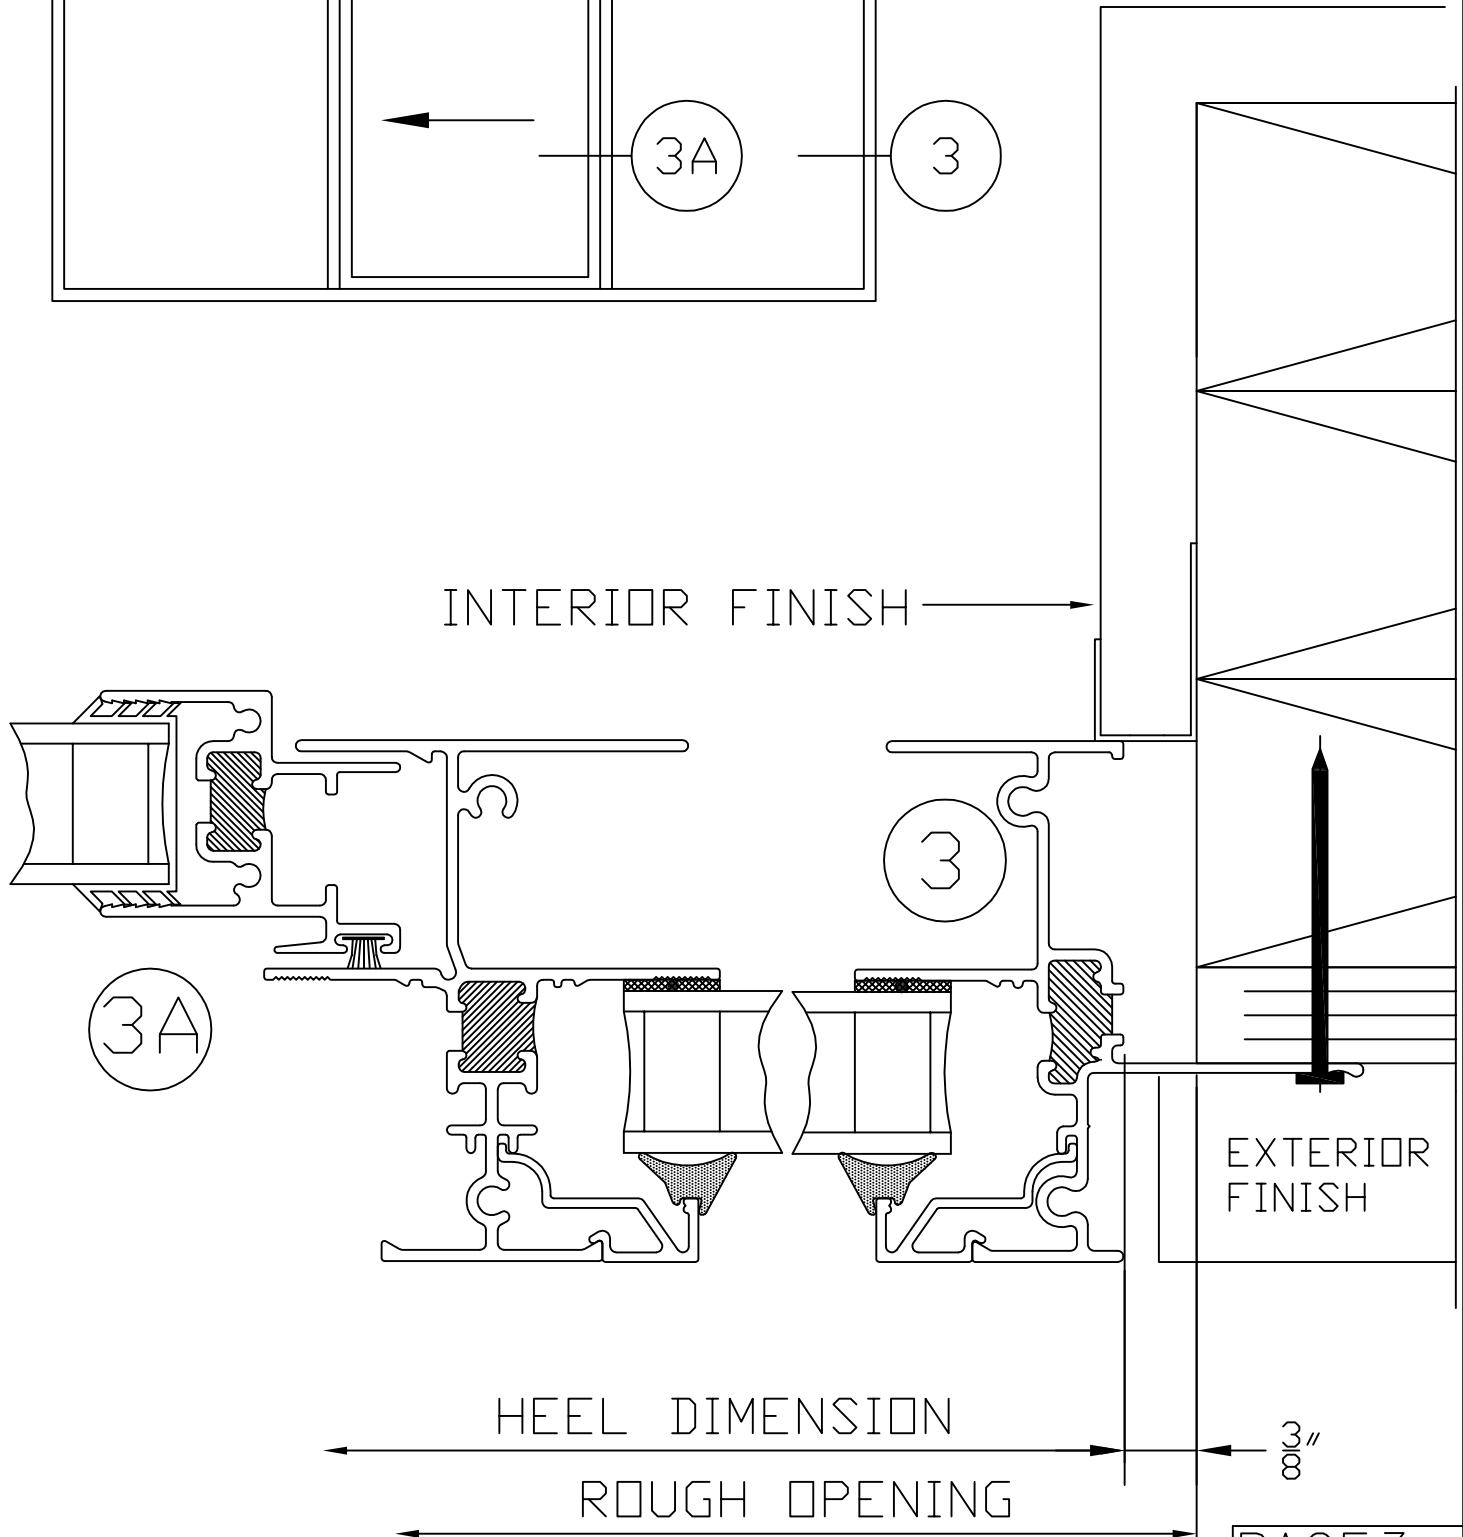

METRO 130

NAIL ON FRAME