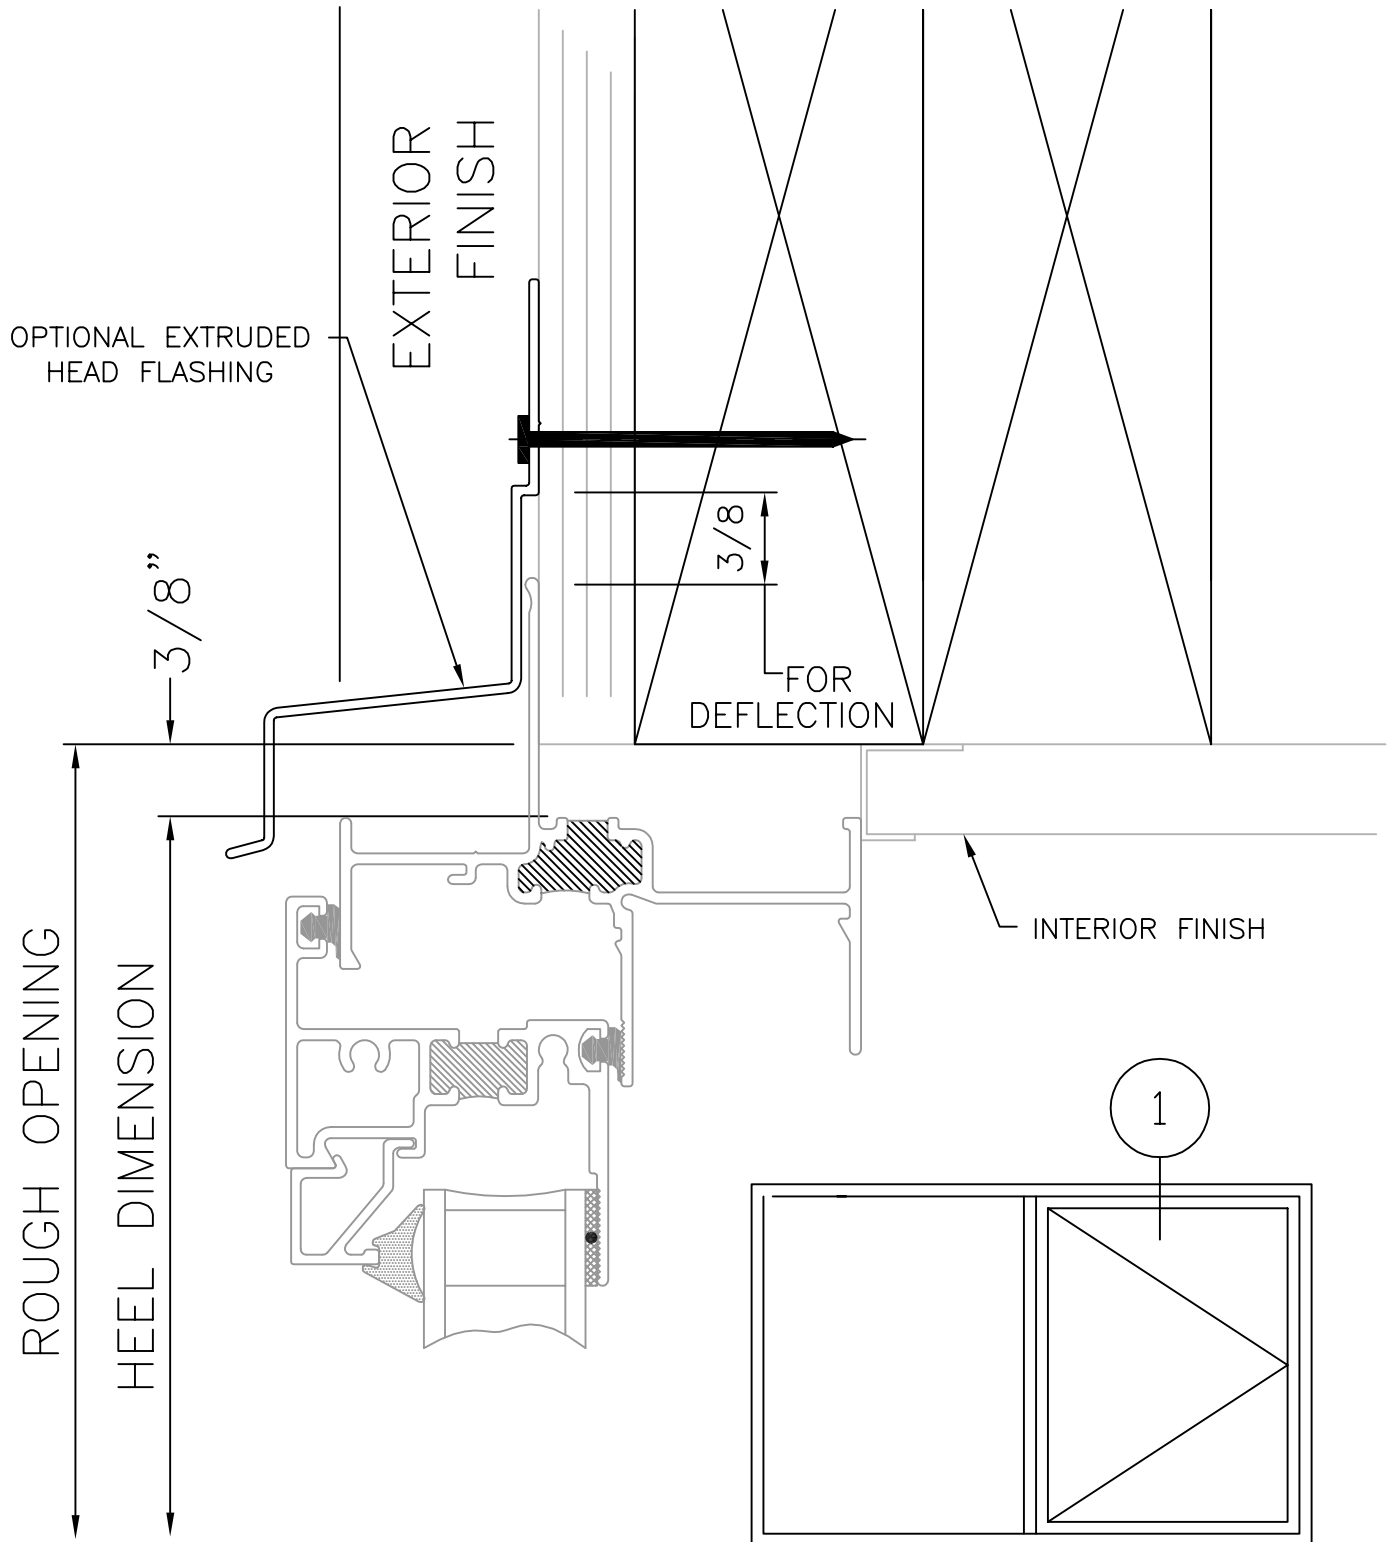

# METRO 130

NAIL ON FRAME

# METRO 130

NAIL ON FRAME

180° COUPLING