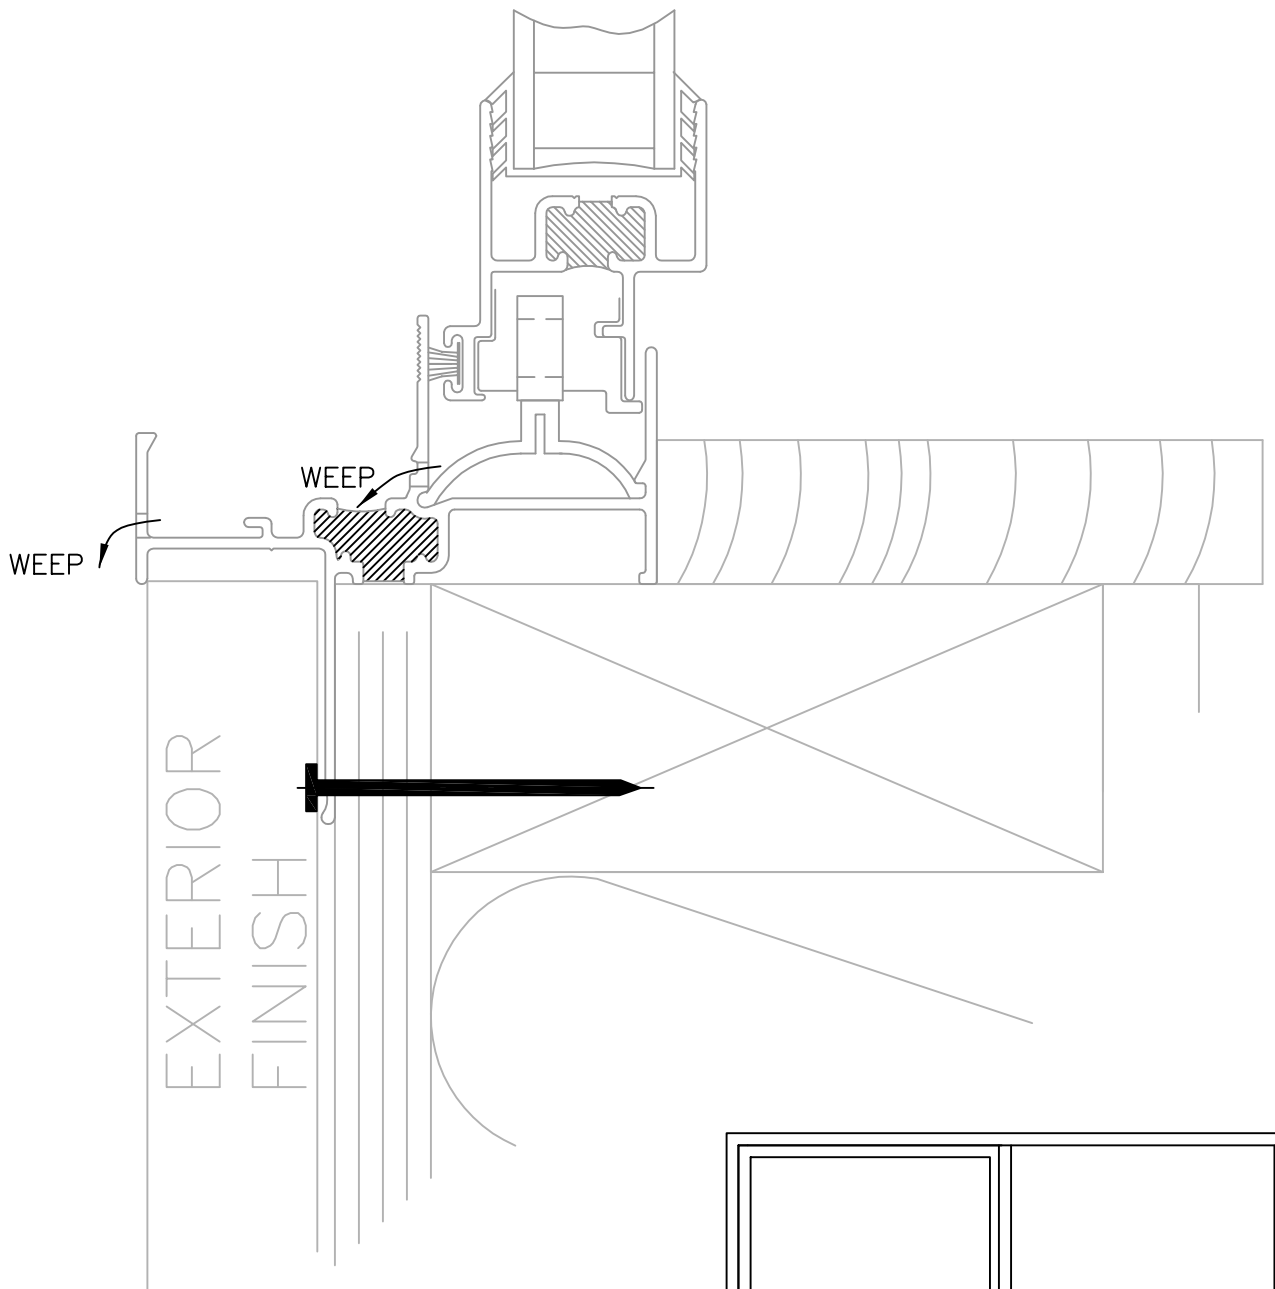

METRO 130

NAIL ON FRAME

ARCHITECTURAL
WINDOWS & DOORS

2

PAGE 2