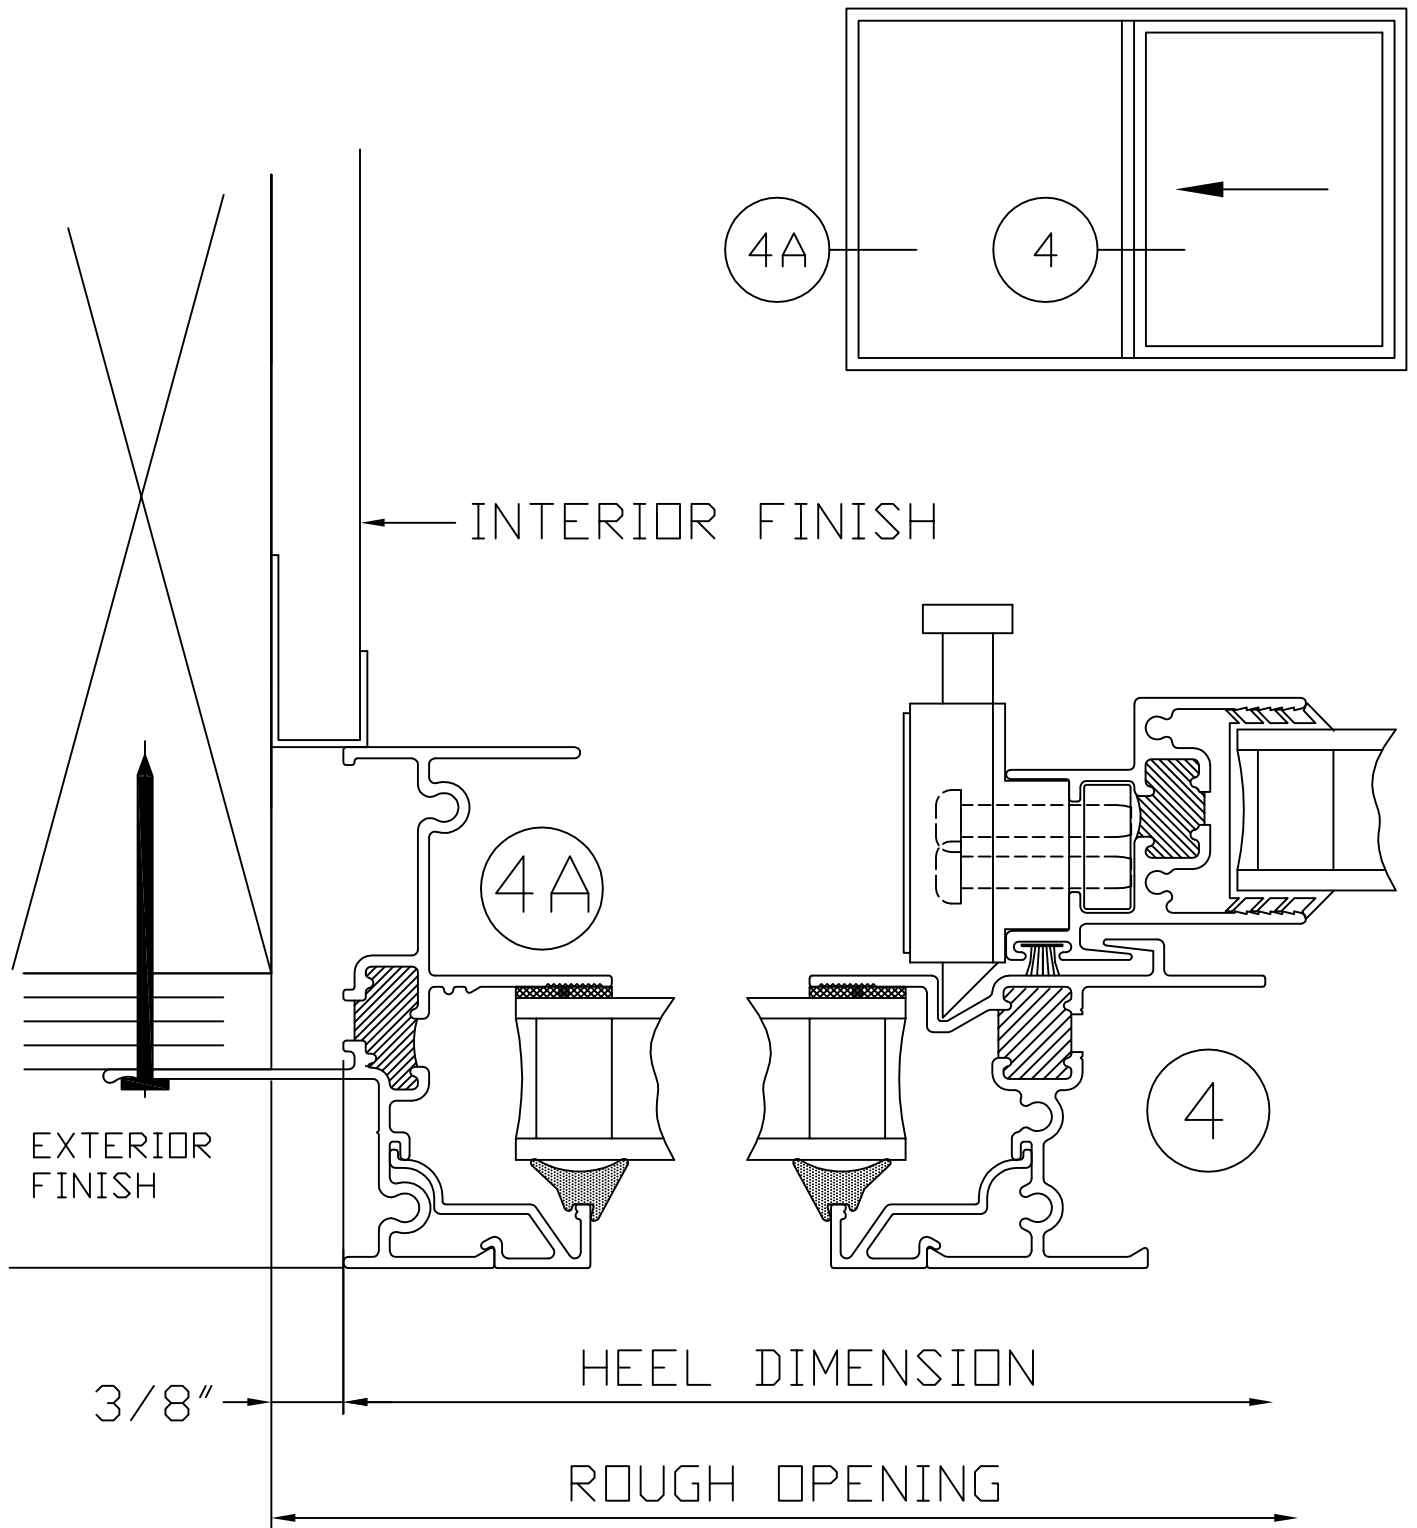

# METRO 130

NAIL ON FRAME

180° COUPLING