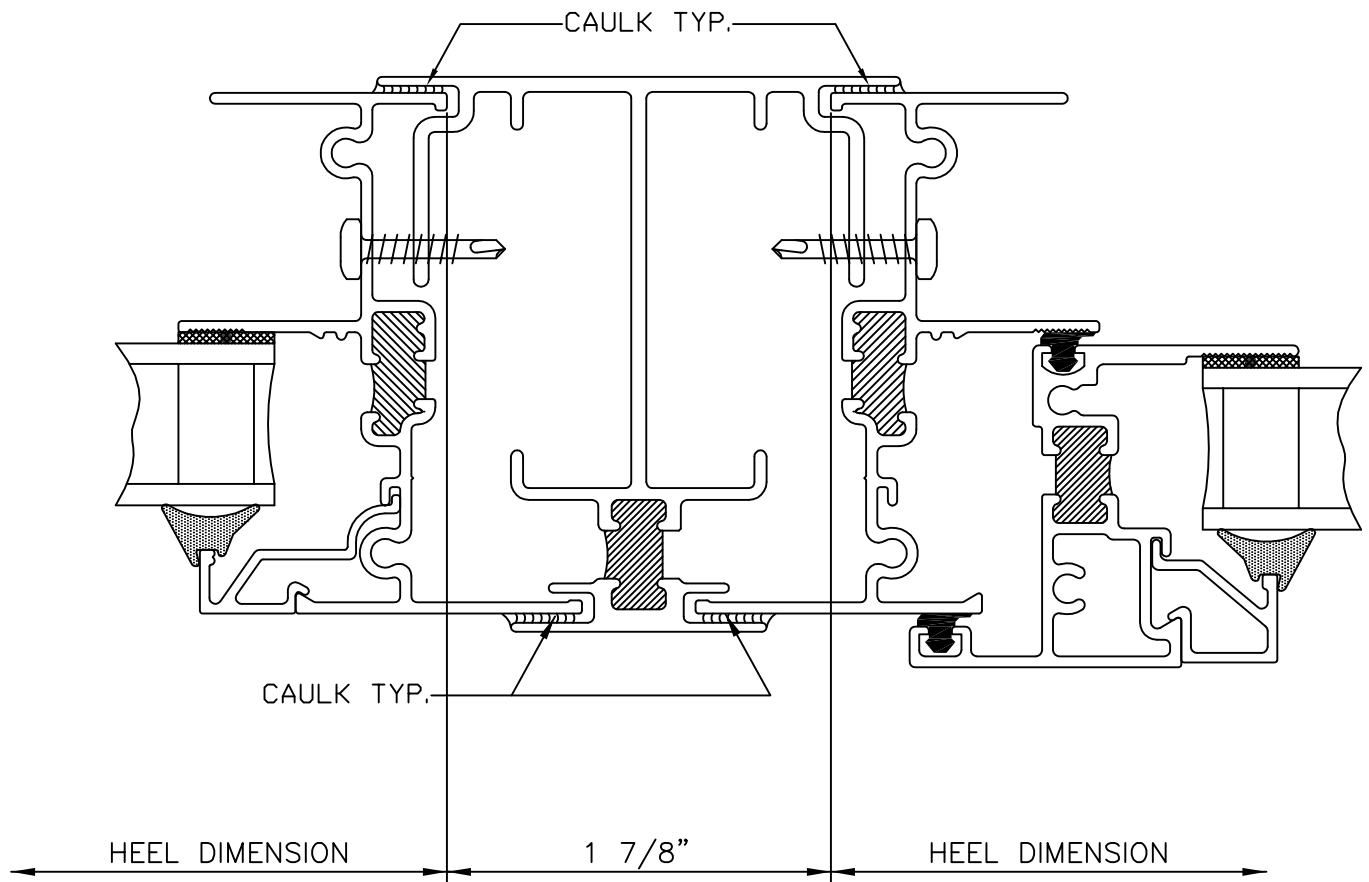

# METRO 130

NAIL ON FRAME

180° COUPLING