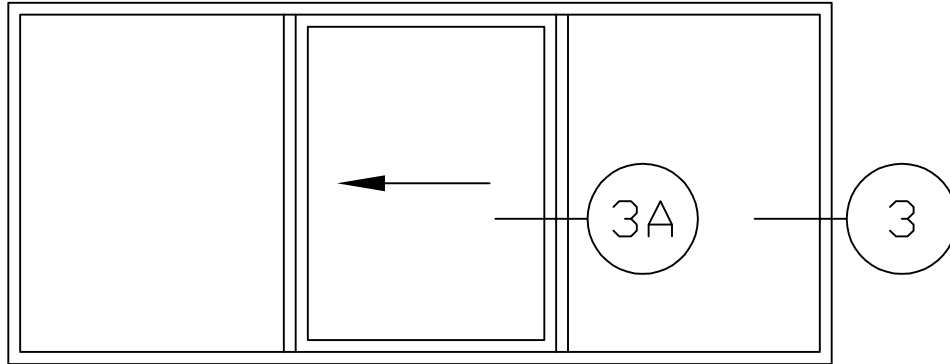

METRO 130

NAIL ON FRAME