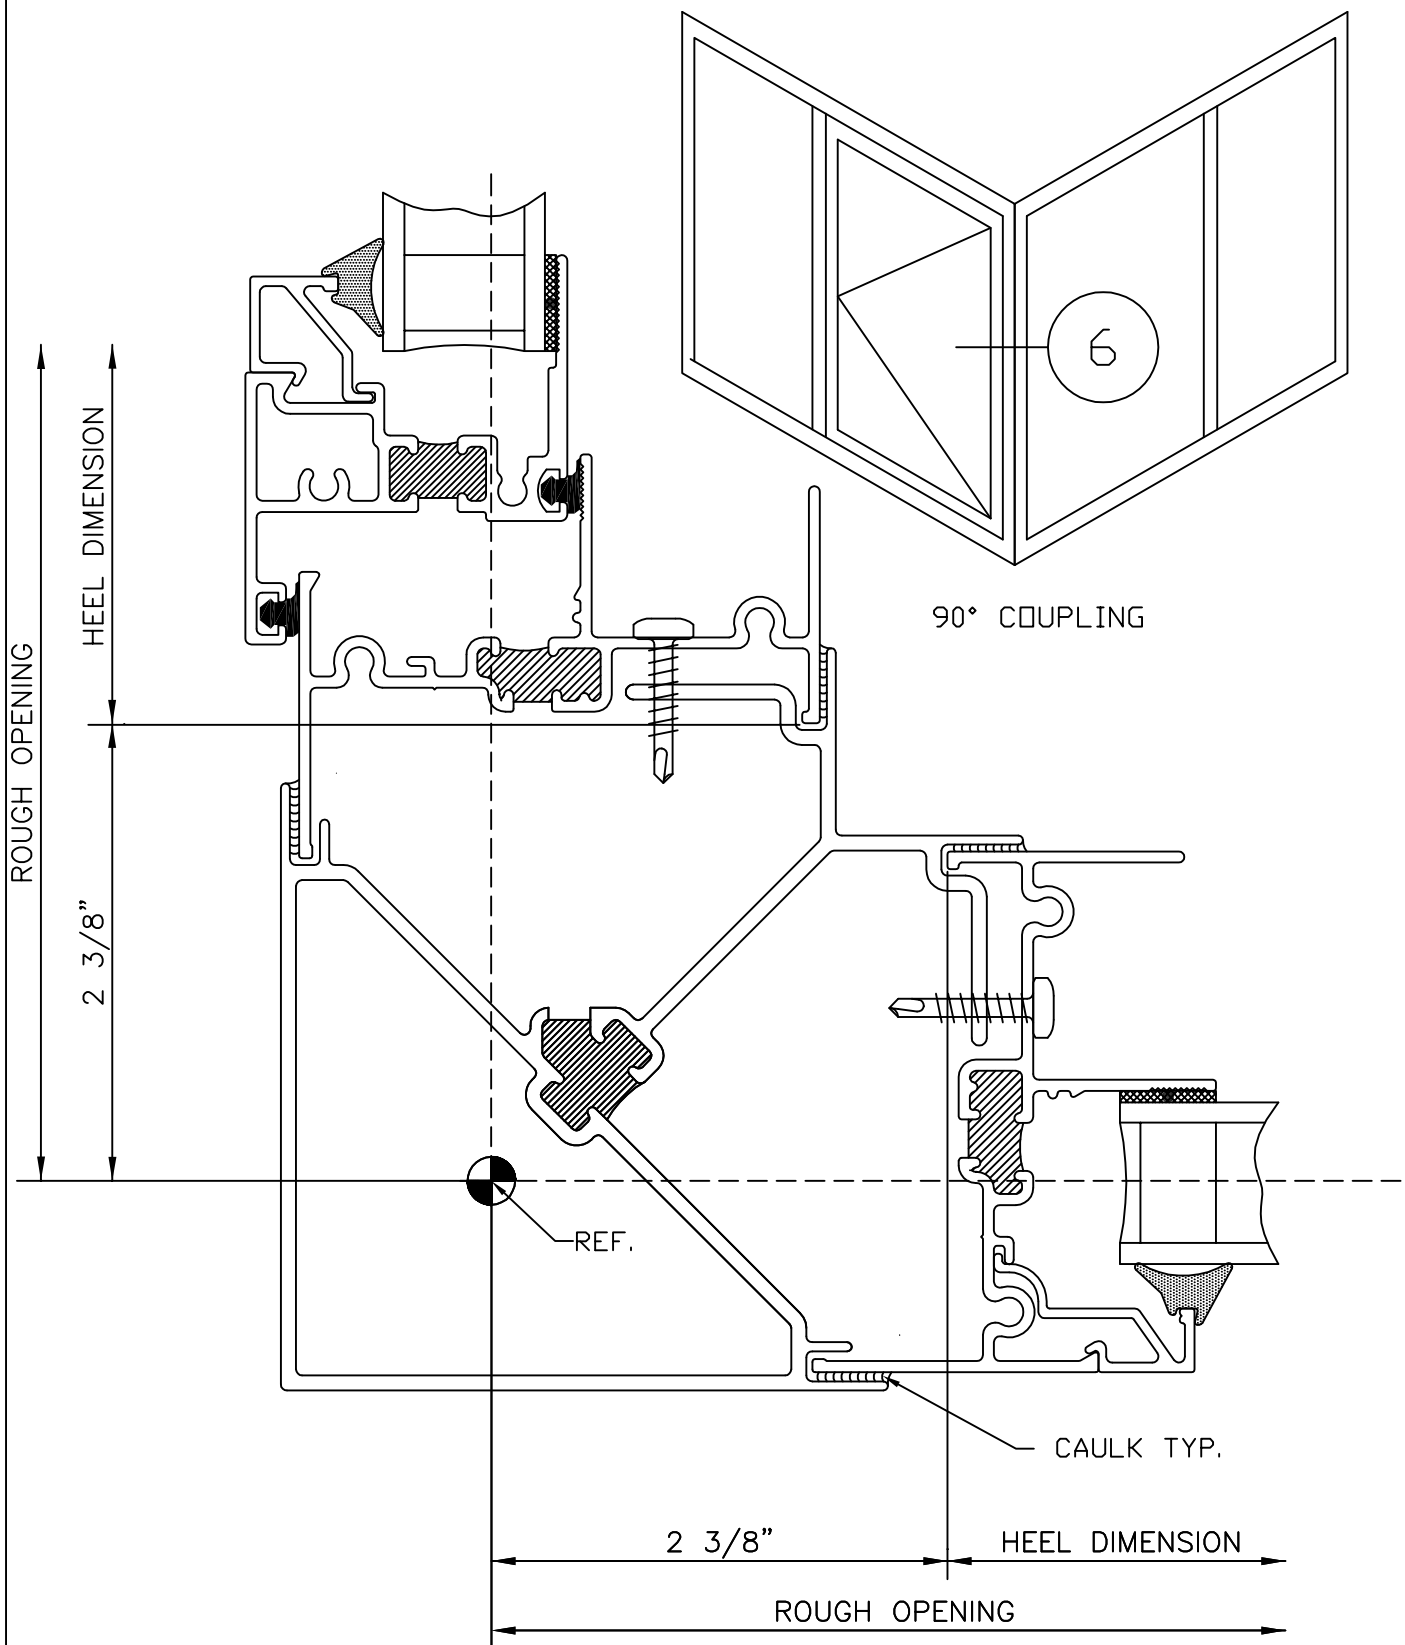

METRO 130

NAIL ON FRAME